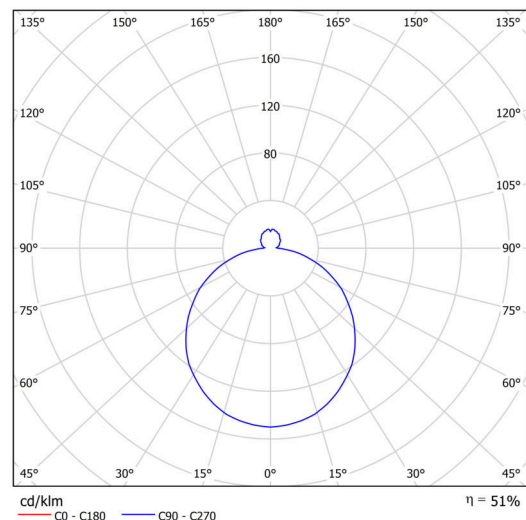

Luminous

Lum. flux of luminaire	1960 lm
Lum. flux of light source	3910 lm
Lum. flux of light source in emergency mode	200 lm
Temperature	4000 K
Rated life time LED L80/B10	100000 hours
CRI	Ra80
MacAdam	3
Blue light hazard	Risk group 0