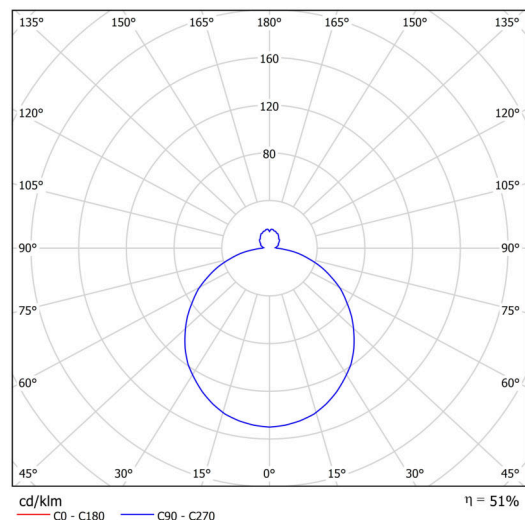

Luminous

Lum. flux of luminaire	2640 lm
Lum. flux of light source	5270 lm
Luminaire efficacy	77 lm/W
Temperature	4000 K
Rated life time LED L80/B10	100000 hours
CRI	Ra80
MacAdam	3
Blue light hazard	Risk group 0