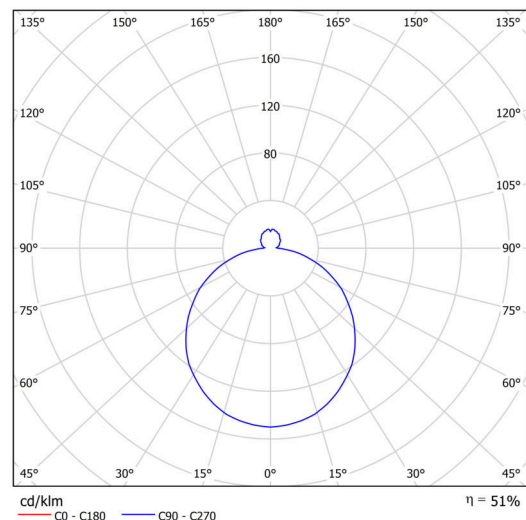

Luminous

Lum. flux of luminaire	1960 lm
Lum. flux of light source	3910 lm
Luminaire efficacy	81 lm/W
Temperature	4000 K
Rated life time LED L80/B10	100000 hours
CRI	Ra80
MacAdam	3
Blue light hazard	Risk group 0