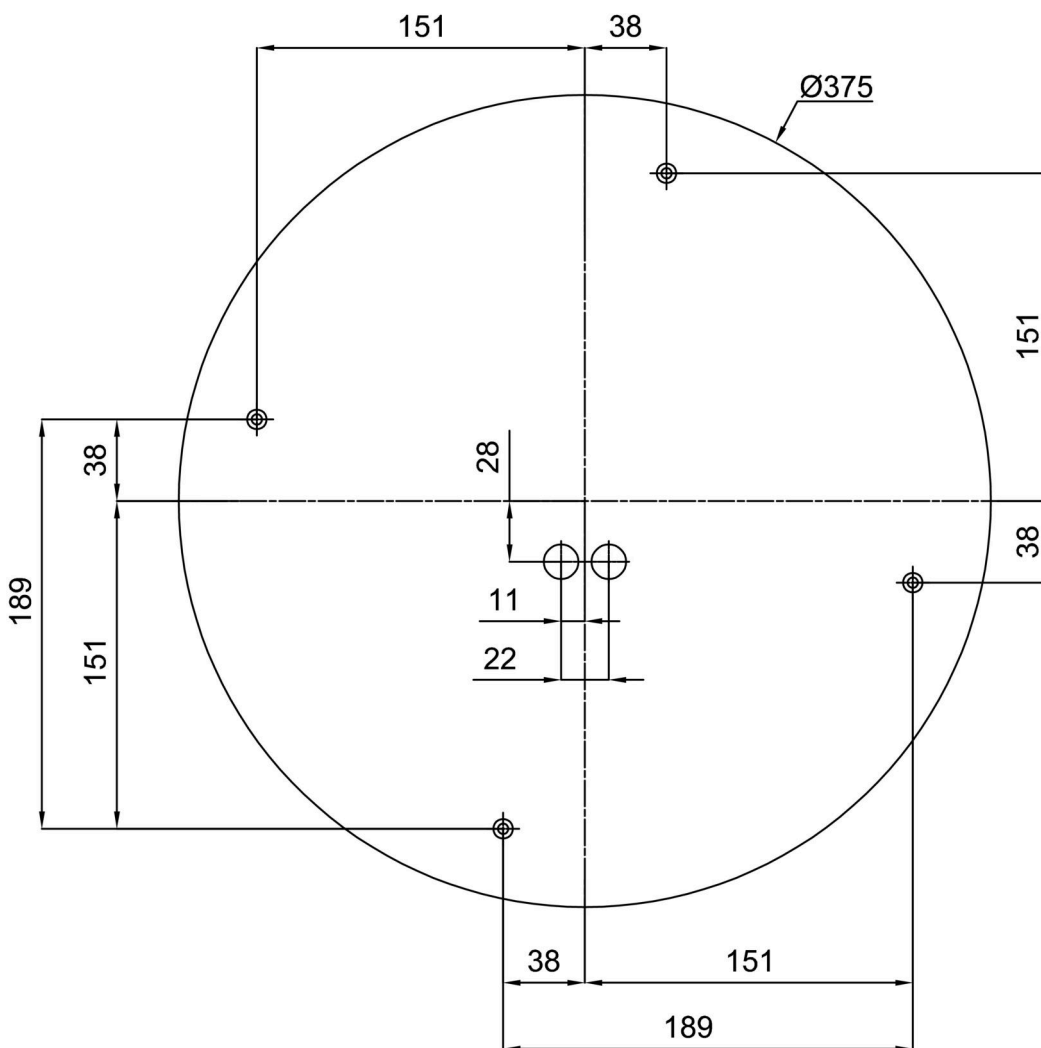

Logistic

EAN	8591728118952
Weight NTTO	5.6 Kg
Weight BTTO	6.1 Kg
Number of cartons	1 pcs
Package volume	0.033 m³
Package 1 width	0.46 m
Package 1 length	0.45 m
Package 1 height	0.16 m
Warranty*	60 months

*The warranty for the batteries is valid for 12 months from the date of purchase.

Installation dimensions: