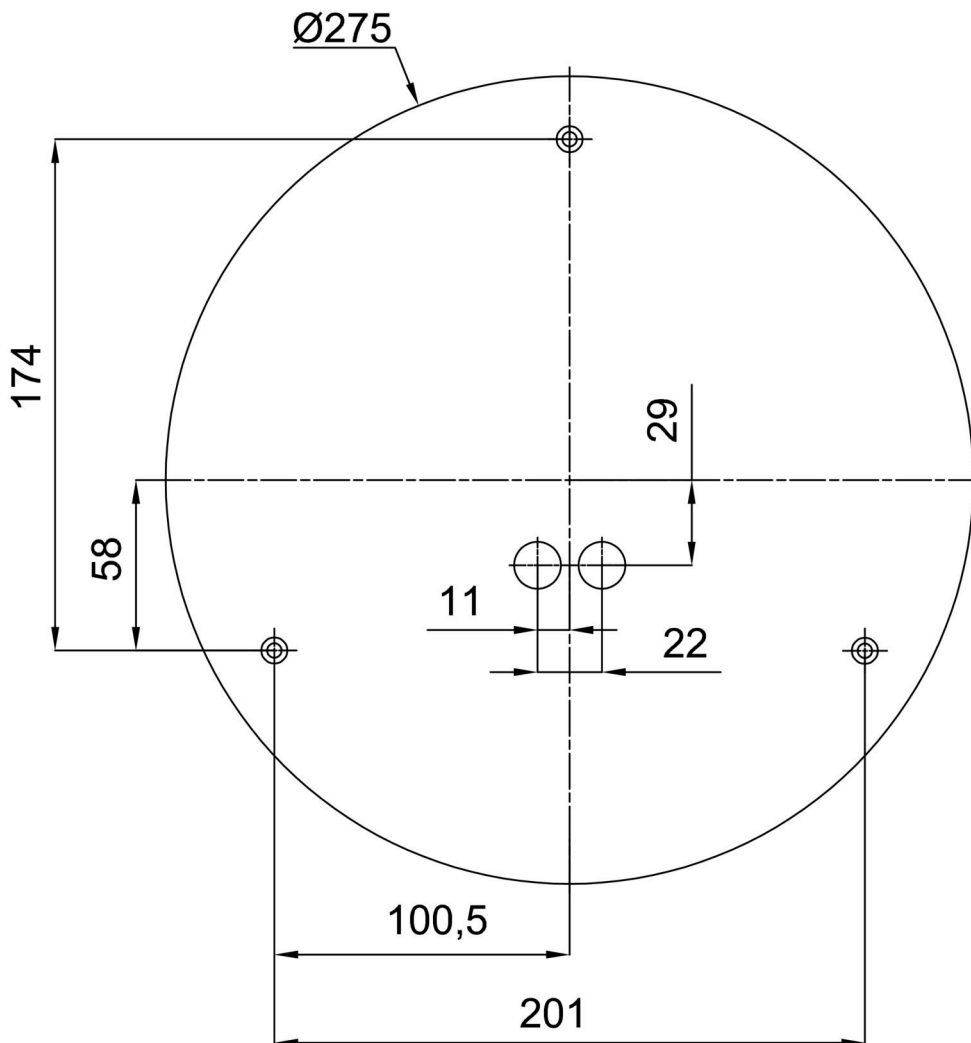

Logistic

EAN	8591728151430
Weight NTTO	3.35 Kg
Weight BTTO	3.55 Kg
Number of cartons	1 pcs
Package volume	0.019 m³
Package 1 width	0.36 m
Package 1 length	0.35 m
Package 1 height	0.15 m
Warranty*	60 months

*The warranty for the batteries is valid for 12 months from the date of purchase.

Installation dimensions: