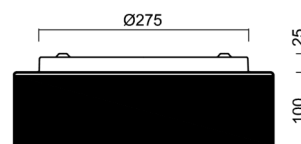

Technical

Types of luminaires	Emergency combined SELFTEST + sensor
Mounting type	surface mounted
Base material	steel
Shade material	three-layer glass TRIPLEX OPAL
Base color	white Ral9003
Shade color	white - black
Holding the shade	folding system
Mounting location	ceiling/wall
Width	340 mm
Length	340 mm
Height	120 mm
mounting holes (diameter)	4xØ5mm
Cable entrance	2xØ16mm
Energy Class	D
Impact strength	IK01
Operating temperature	from -20°C to +30°C

Eulum data for calculation programs are available at www.osmont.cz.

Logistic

EAN	8591728151430
Weight NTTO	3.35 Kg
Weight BTTO	3.55 Kg
Number of cartons	1 pcs
Package volume	0.019 m ³
Package 1 width	0.36 m
Package 1 length	0.35 m
Package 1 height	0.15 m
Warranty*	60 months