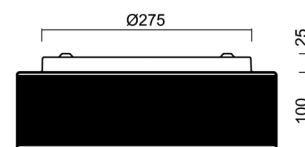

## Technical

Types of luminaires	Emergency combined SELFTEST
Mounting type	surface mounted
Base material	steel
Shade material	three-layer glass TRIPLEX OPAL
Base color	white Ral9003
Shade color	white - black
Holding the shade	folding system
Mounting location	ceiling/wall
Width	340 mm
Length	340 mm
Height	120 mm
mounting holes (diameter)	4xØ5mm
Cable entrance	2xØ16mm
Energy Class	D
Impact strength	IK01
Operating temperature	from -20°C to +30°C

Eulum data for calculation programs are available at [www.osmont.cz](http://www.osmont.cz).

Logistic

EAN	8591728151409
Weight NTTO	3.3 Kg
Weight BTTO	3.5 Kg
Number of cartons	1 pcs
Package volume	0.019 m <sup>3</sup>
Package 1 width	0.36 m
Package 1 length	0.35 m
Package 1 height	0.15 m
Warranty*	60 months