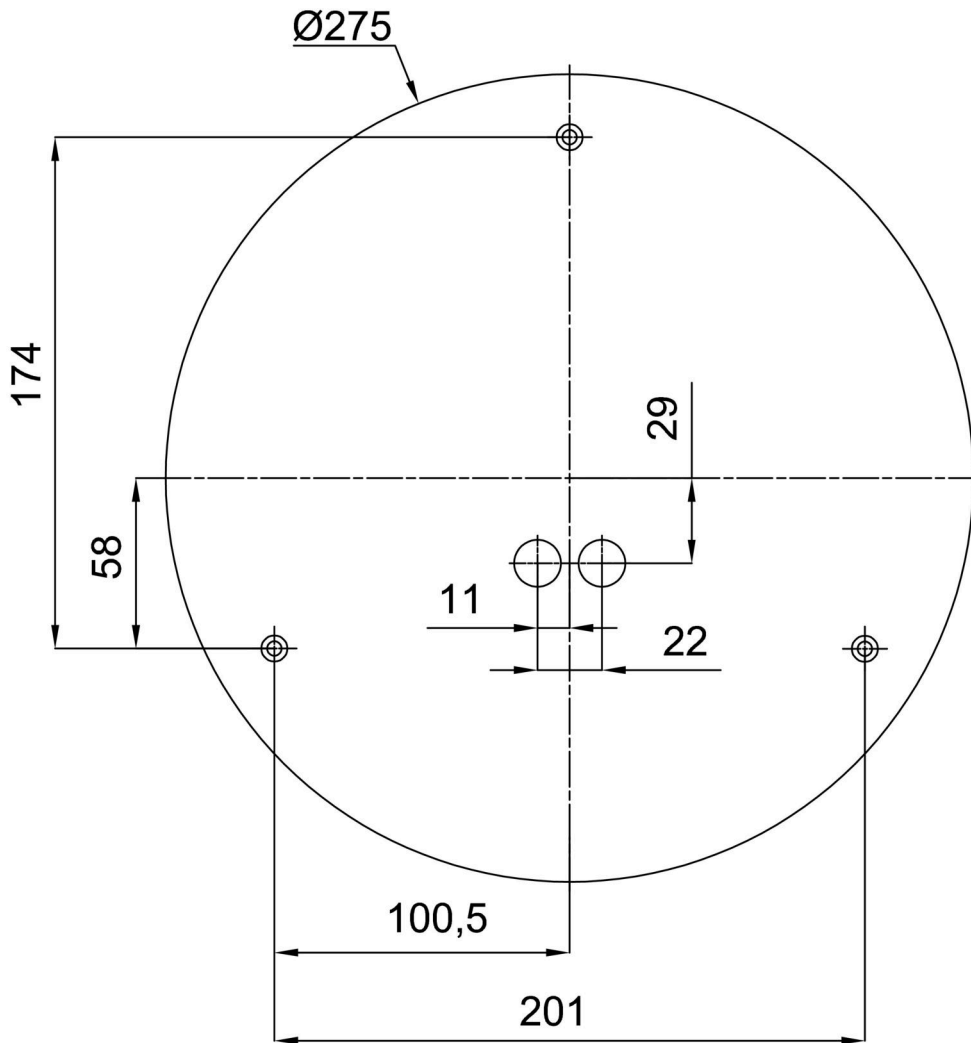

Logistic

EAN	8591728151409
Weight NTTO	3.3 Kg
Weight BTTO	3.5 Kg
Number of cartons	1 pcs
Package volume	0.019 m³
Package 1 width	0.36 m
Package 1 length	0.35 m
Package 1 height	0.15 m
Warranty*	60 months

*The warranty for the batteries is valid for 12 months from the date of purchase.

Installation dimensions: