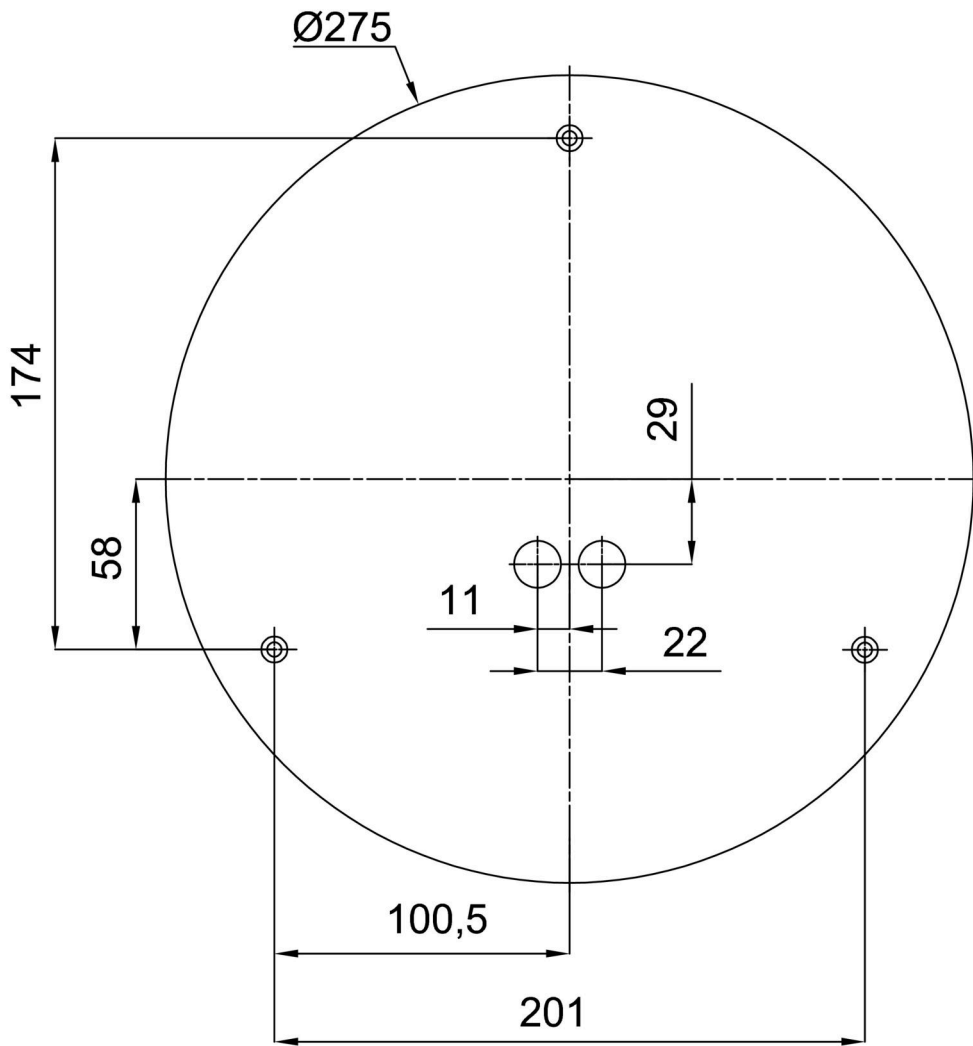

Technical

Types of luminaires	Emergency combined + sensor
Mounting type	surface mounted
Base material	steel
Shade material	three-layer glass TRIPLEX OPAL
Base color	white Ral9003
Shade color	white - black
Holding the shade	folding system
Mounting location	ceiling/wall
Width	340 mm
Length	340 mm
Height	120 mm
Diameter	ø 340 mm
mounting holes (diameter)	4xø5mm
Installation wire (diameter)	2xø16mm
Energy Class	D
Impact strength	IK01
Operating temperature	from -20°C to +30°C

**The warranty for the batteries is valid for 12 months from the date of purchase.*

Installation dimensions:

Additional assortment:

Lampshade

Product code	Name	Color	Description	Picture	Drawing
20131	412C	white - black		