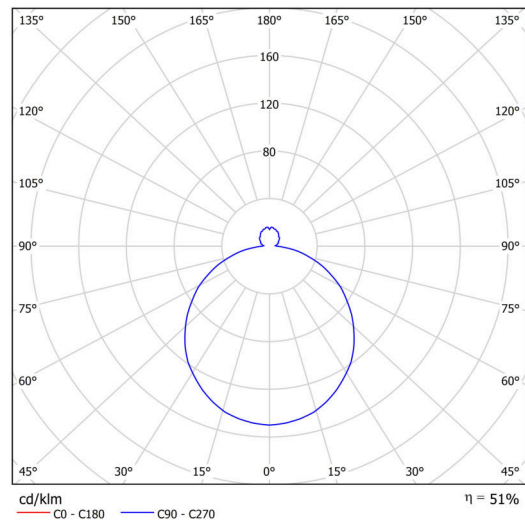

Luminous

Lum. flux of luminaire	1410 lm
Lum. flux of light source	2810 lm
Lum. flux of light source in emergency mode	150 lm
Luminaire efficacy	78 lm/W
Temperature	4000 K
Rated life time LED L80/B10	100000 hours
CRI	Ra80