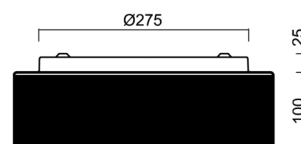

Technical

Types of luminaires	Emergency combined
Mounting type	surface mounted
Base material	steel
Shade material	three-layer glass TRIPLEX OPAL
Base color	white Ral9003
Shade color	white - black
Holding the shade	folding system
Mounting location	ceiling/wall
Width	340 mm
Length	340 mm
Height	120 mm
Diameter	ø 340 mm
mounting holes (diameter)	4xø5mm
Installation wire (diameter)	2xø16mm
Energy Class	D
Impact strength	IK01
Operating temperature	from 0°C to +30°C