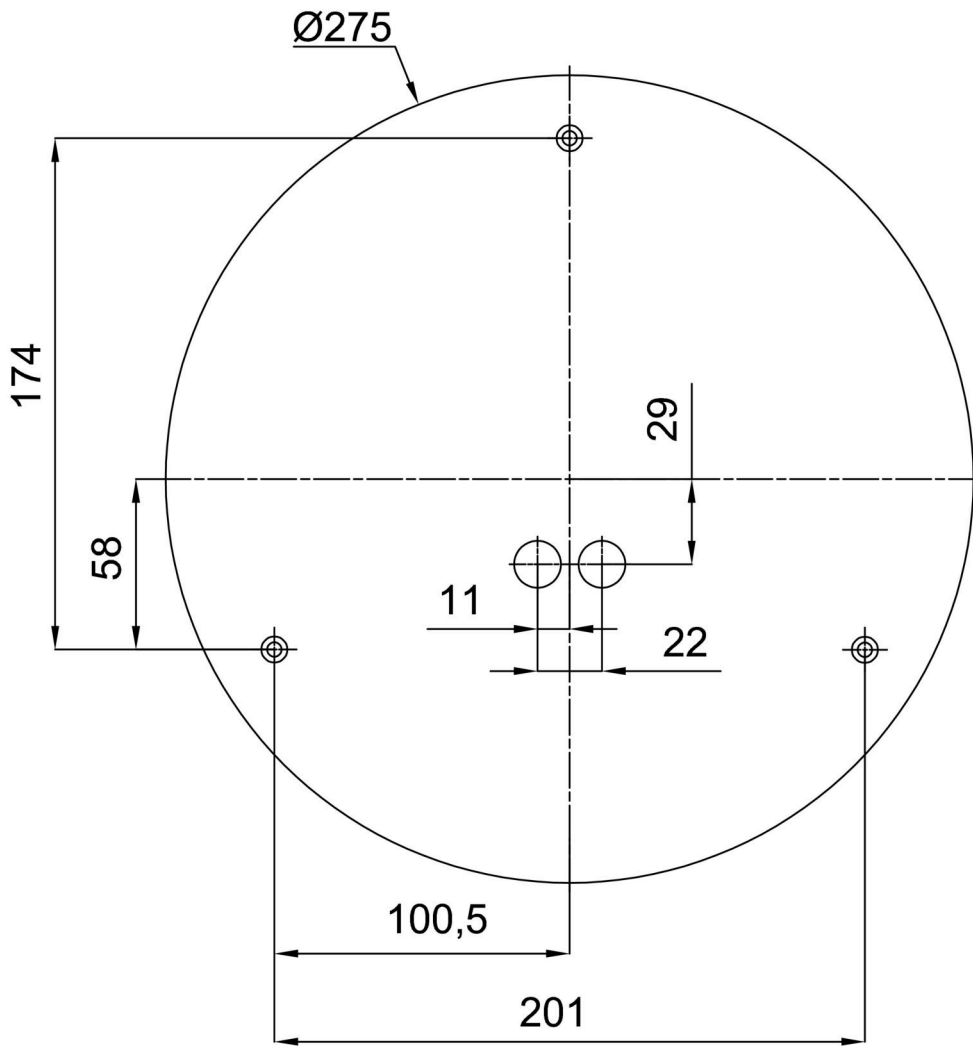

Technical

Types of luminaires	Emergency combined
Mounting type	surface mounted
Base material	steel
Shade material	three-layer glass TRIPLEX OPAL
Base color	white Ral9003
Shade color	white - black
Holding the shade	folding system
Mounting location	ceiling/wall
Width	340 mm
Length	340 mm
Height	120 mm
Diameter	ø 340 mm
mounting holes (diameter)	4xø5mm
Installation wire (diameter)	2xø16mm
Energy Class	D
Impact strength	IK01
Operating temperature	from 0°C to +30°C

**The warranty for the batteries is valid for 12 months from the date of purchase.*

Installation dimensions:

Additional assortment:

Lampshade

Product code	Name	Color	Description	Picture	Drawing
20131	412C	white - black		