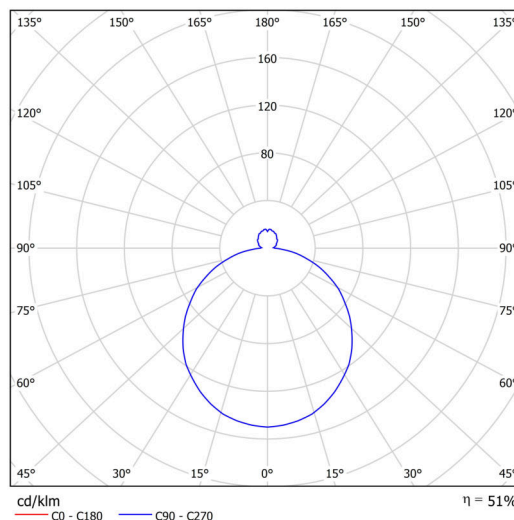

Luminous

Lum. flux of luminaire	1410 lm
Lum. flux of light source	2810 lm
Lum. flux of light source in emergency mode	150 lm
Luminaire efficacy	78 lm/W
Temperature	4000 K
Rated life time LED L80/B10	100000 hours
CRI	Ra80
MacAdam	3