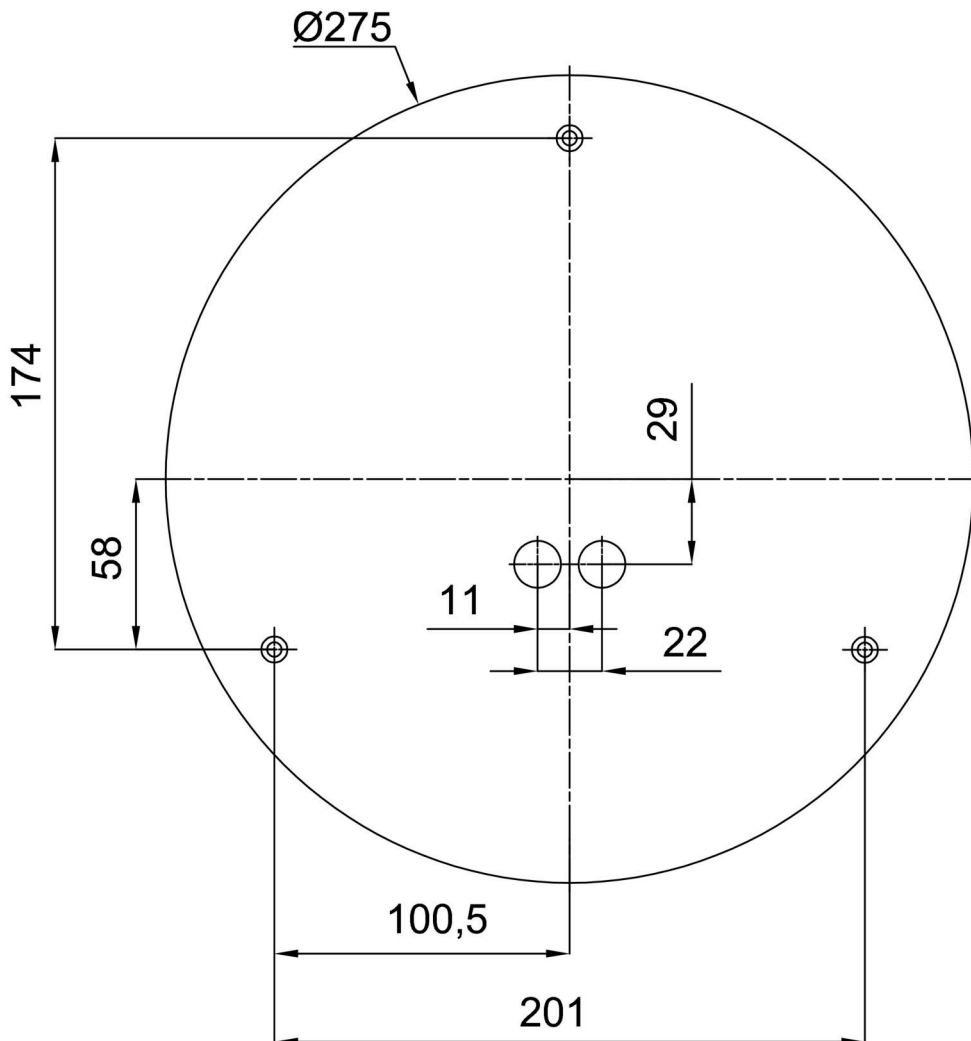

## Technical

Types of luminaires	Emergency combined
Mounting type	surface mounted
Base material	steel
Shade material	three-layer glass TRIPLEX OPAL
Base color	white Ral9003
Shade color	white - black
Holding the shade	folding system
Mounting location	ceiling/wall
Width	340 mm
Length	340 mm
Height	120 mm
Diameter	ø 340 mm
mounting holes (diameter)	4xø5mm
Installation wire (diameter)	2xø16mm
Energy Class	D
Impact strength	IK01
Operating temperature	from 0°C to +30°C

## Installation dimensions: