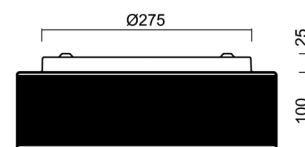

## Technical

Types of luminaires	Emergency combined
Mounting type	surface mounted
Base material	steel
Shade material	three-layer glass TRIPLEX OPAL
Base color	white Ral9003
Shade color	white - black
Holding the shade	folding system
Mounting location	ceiling/wall
Width	340 mm
Length	340 mm
Height	120 mm
Diameter	ø 340 mm
mounting holes (diameter)	4xø5mm
Installation wire (diameter)	2xø16mm
Energy Class	D
Impact strength	IK01
Operating temperature	from 0°C to +30°C