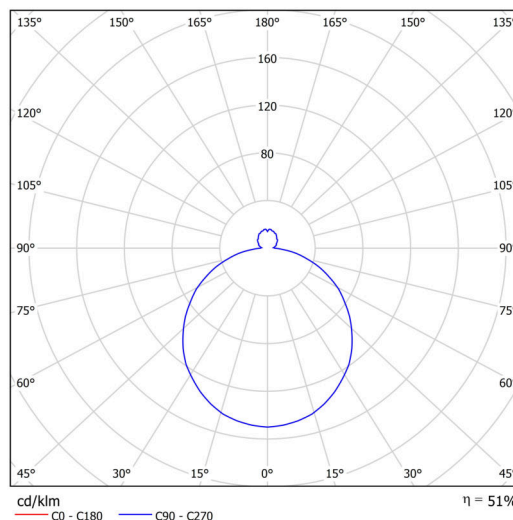

Luminous

Lum. flux of luminaire	1350 lm
Lum. flux of light source	2690 lm
Lum. flux of light source in emergency mode	150 lm
Luminaire efficacy	75 lm/W
Temperature	3000 K
Rated life time LED L80/B10	100000 hours
CRI	Ra80
MacAdam	3