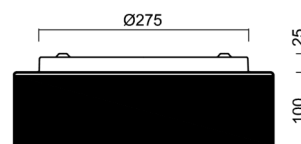

## Technical

Types of luminaires	Emergency combined
Mounting type	surface mounted
Base material	steel
Shade material	three-layer glass TRIPLEX OPAL
Base color	white Ral9003
Shade color	white - black
Holding the shade	folding system
Mounting location	ceiling/wall
Width	340 mm
Length	340 mm
Height	120 mm
Diameter	ø 340 mm
mounting holes (diameter)	4xø5mm
Installation wire (diameter)	2xø16mm
Energy Class	D
Impact strength	IK01
Operating temperature	from 0°C to +30°C