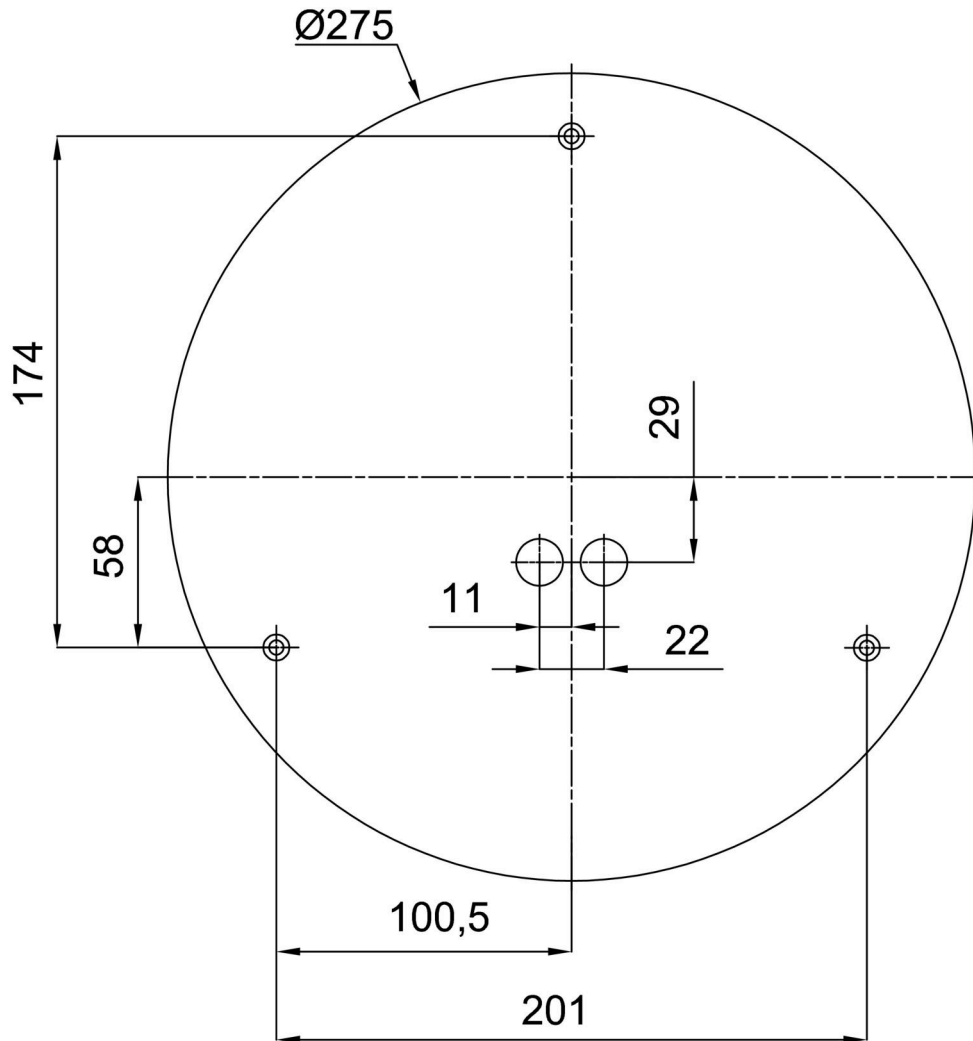

## Technical

Types of luminaires	Emergency combined
Mounting type	surface mounted
Base material	steel
Shade material	three-layer glass TRIPLEX OPAL
Base color	white Ral9003
Shade color	white - black
Holding the shade	folding system
Mounting location	ceiling/wall
Width	340 mm
Length	340 mm
Height	120 mm
Diameter	ø 340 mm
mounting holes (diameter)	4xø5mm
Installation wire (diameter)	2xø16mm
Energy Class	D
Impact strength	IK01
Operating temperature	from 0°C to +30°C

## Installation dimensions: