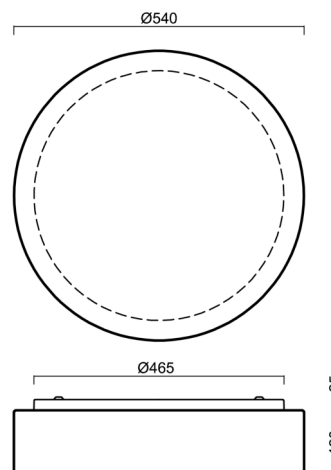

ERIS 4

LED-1L23EMP700K910/414 NK3HST 4K##

WWW.OSMONT.CZ

ERIS 4

Product code: ERI67926

Type: LED-1L23EMP700K910/414 NK3HST 4K##

Short description of the luminaire: White colour | ceiling or wall LED light with emergency backup combined (with Self-test) | TRIPLEX OPAL hand blown glass shade|

Technical

Types of luminaires	Emergency combined
Mounting type	surface mounted
Base material	steel
Shade material	three-layer glass TRIPLEX OPAL
Base color	white Ral9003
Shade color	white
Holding the shade	folding system
Mounting location	ceiling/wall
Width	540 mm
Length	540 mm
Height	140 mm
mounting holes (diameter)	4xØ5mm
Cable entrance	2xØ16mm
Energy Class	D
Impact strength	IK01
Operating temperature	from 0°C to +30°C

Eulum data for calculation programs are available at www.osmont.cz.

Logistic

EAN	8591728151386
Weight NTTO	7.1 Kg
Weight BTTO	7.8 Kg
Number of cartons	1 pcs
Package volume	0.049 m ³
Package 1 width	0.55 m
Package 1 length	0.56 m
Package 1 height	0.16 m
Warranty*	60 months

Lampshade

Product code	Name	Color	Description	Picture	Drawing
20125	414	white	příslušenství	