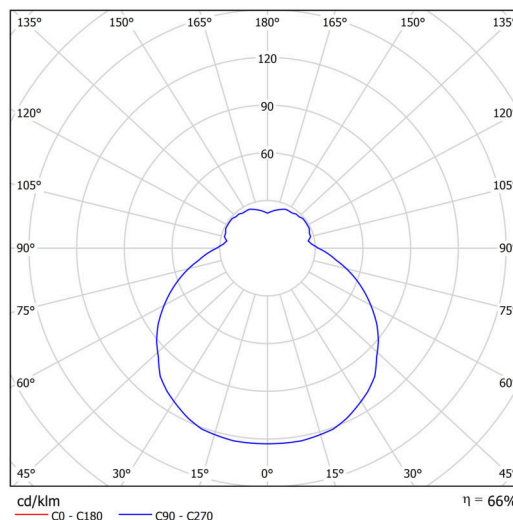

Luminous

Lum. flux of luminaire	3860 lm
Lum. flux of light source	5850 lm
Lum. flux of light source in emergency mode	200 lm
Temperature	4000 K
Rated life time LED L80/B10	100000 hours
CRI	Ra80
MacAdam	3
Blue light hazard	Risk group 0

Eulum data for calculation programs are available at www.osmont.cz.