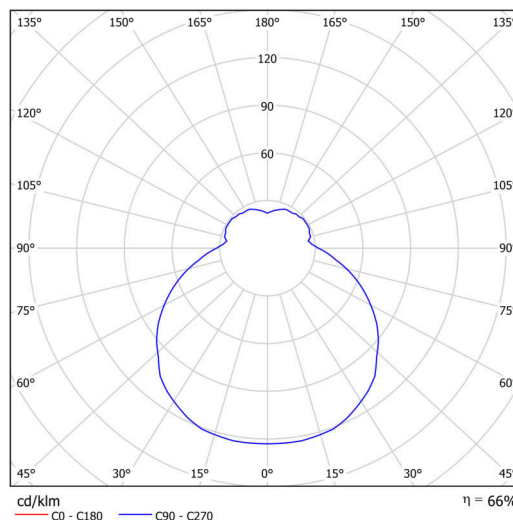

Luminous

Lum. flux of luminaire	5560 lm
Lum. flux of light source	8430 lm
Lum. flux of light source in emergency mode	150 lm
Luminaire efficacy	102 lm/W
Temperature	4000 K
Rated life time LED L80/B10	100000 hours
CRI	Ra80
MacAdam	3