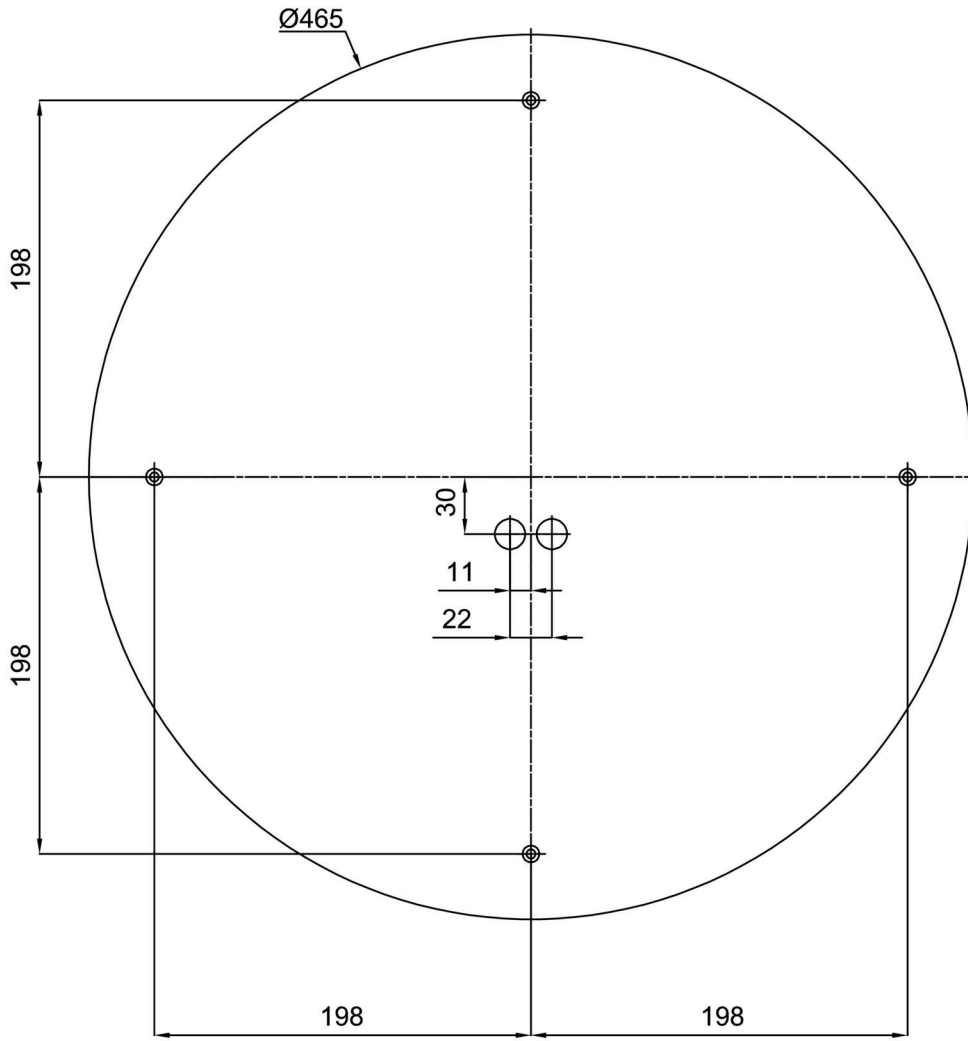

## Technical

Types of luminaires	Emergency combined
Mounting type	surface mounted
Base material	steel
Shade material	three-layer glass TRIPLEX OPAL
Base color	white Ral9003
Shade color	white
Holding the shade	folding system
Mounting location	ceiling/wall
Width	540 mm
Length	540 mm
Height	140 mm
Diameter	ø 540 mm
mounting holes (diameter)	4xø5mm
Installation wire (diameter)	2xø16mm
Energy Class	D
Impact strength	IK01
Operating temperature	from 0°C to +30°C

### Installation dimensions:

Additional assortment:

Lampshade

Product code	Name	Color	Description	Picture	Drawing
20125	414	white		