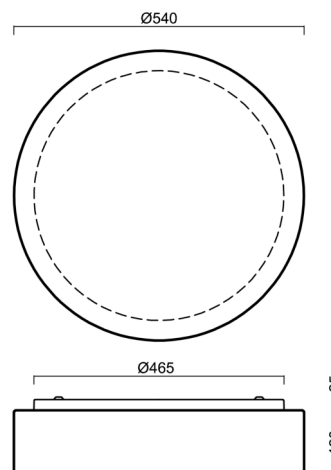

## Technical

Types of luminaires	Emergency combined
Mounting type	surface mounted
Base material	steel
Shade material	three-layer glass TRIPLEX OPAL
Base color	white Ral9003
Shade color	white
Holding the shade	folding system
Mounting location	ceiling/wall
Width	540 mm
Length	540 mm
Height	140 mm
Diameter	ø 540 mm
mounting holes (diameter)	4xø5mm
Installation wire (diameter)	2xø16mm
Energy Class	D
Impact strength	IK01
Operating temperature	from 0°C to +30°C

### Installation dimensions:

Additional assortment:

Lampshade

Product code	Name	Color	Description	Picture	Drawing
20125	414	white		