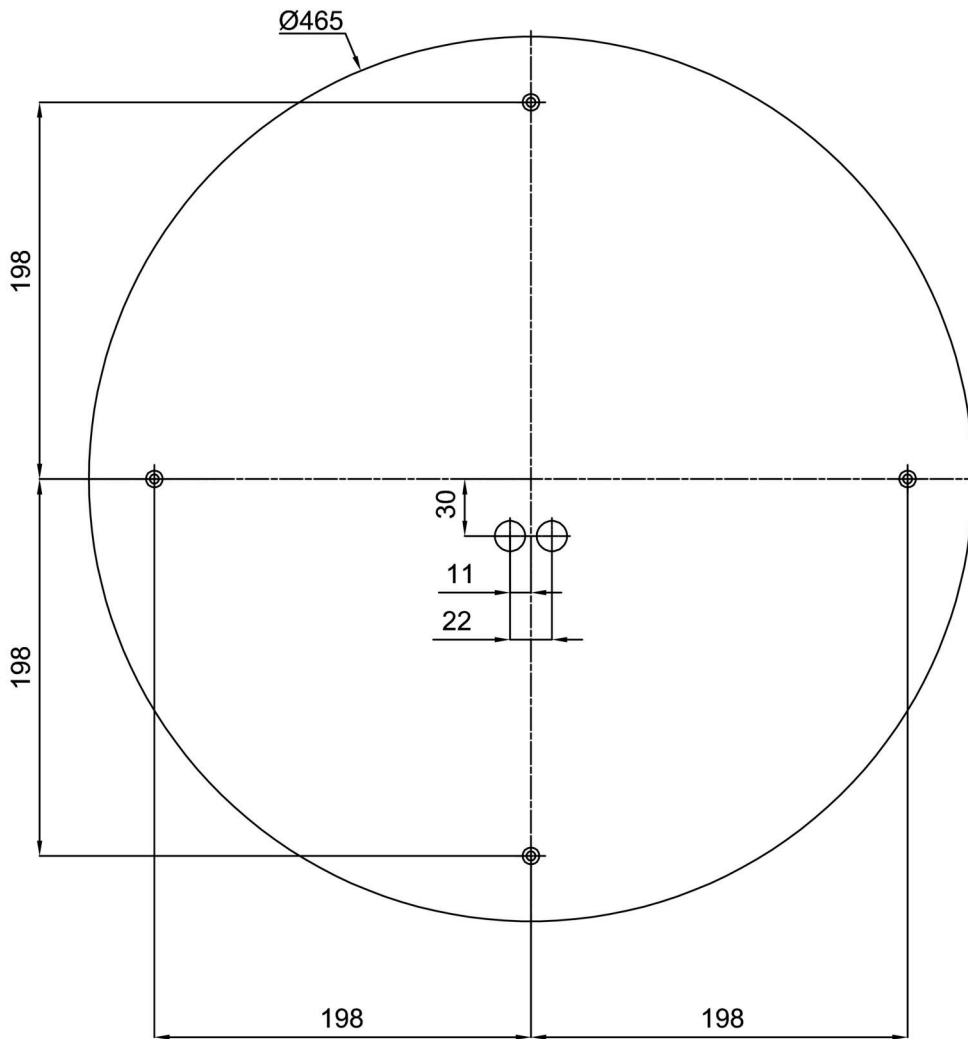

Logistic

EAN	8591728119041
Weight NTTO	6.9 Kg
Weight BTTO	7.6 Kg
Number of cartons	1 pcs
Package volume	0.049 m³
Package 1 width	0.56 m
Package 1 length	0.55 m
Package 1 height	0.16 m
Warranty*	60 months

*The warranty for the batteries is valid for 12 months from the date of purchase.

Installation dimensions: