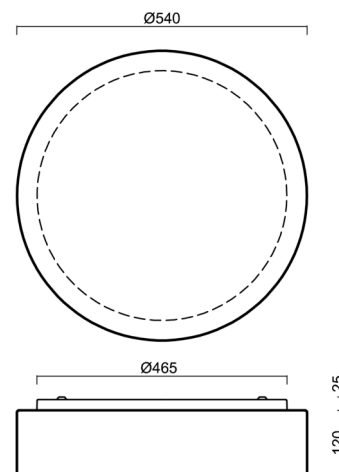

ERIS 4

LED-1L23E700K910/414 DALI 4K##

WWW.OSMONT.CZ

ERIS 4

Product code: ERI67548

Type: LED-1L23E700K910/414 DALI 4K##

Short description of the luminaire: White surface-mounted LED light DALI with TRIPLEX OPAL glass shade.

Technical

Types of luminaires	Dimmable
Mounting type	surface mounted
Base material	steel
Shade material	three-layer glass TRIPLEX OPAL
Base color	white Ral9003
Shade color	white
Holding the shade	folding system
Mounting location	ceiling/wall
Width	540 mm
Length	540 mm
Height	140 mm
Diameter	ø 540 mm
mounting holes (diameter)	4xø5mm
Installation wire (diameter)	2xø16mm
Energy Class	D
Impact strength	IK01
Operating temperature	from -20°C to +30°C

*The warranty for the batteries is valid for 12 months from the date of purchase.

Installation dimensions:

Additional assortment:

Lampshade

Product code	Name	Color	Description	Picture	Drawing
20125	414	white		