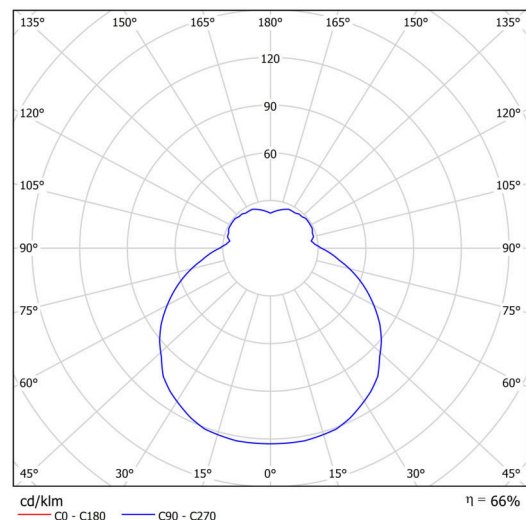

Luminous

Lum. flux of luminaire	3860 lm
Lum. flux of light source	5850 lm
Luminaire efficacy	110 lm/W
Temperature	4000 K
Rated life time LED L80/B10	100000 hours
CRI	Ra80
MacAdam	3
Blue light hazard	Risk group 0