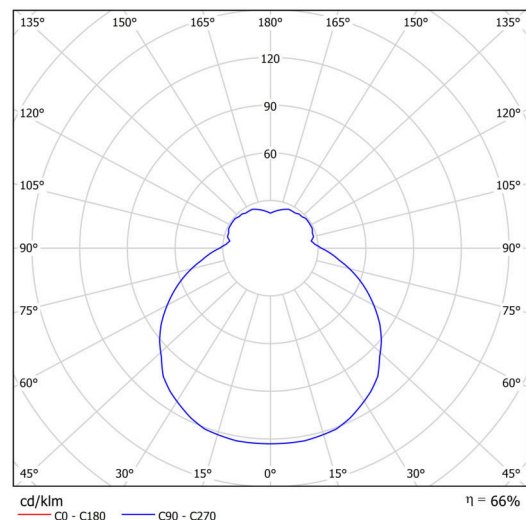

Luminous

Lum. flux of luminaire	5330 lm
Lum. flux of light source	8080 lm
Lum. flux of light source in emergency mode	150 lm
Luminaire efficacy	98 lm/W
Temperature	3000 K
Rated life time LED L80/B10	100000 hours
CRI	Ra80
MacAdam	3