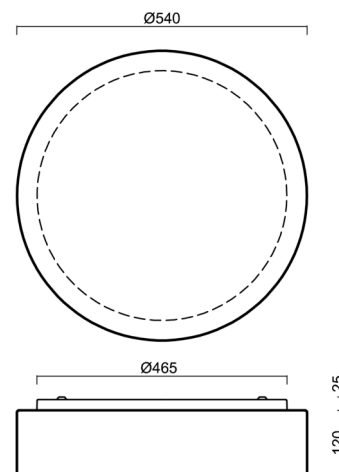

ERIS 4

LED-1L23EMP1050K910/414/NK1W 3K##

WWW.OSMONT.CZ

ERIS 4

Product code: ERI67052

Type: LED-1L23EMP1050K910/414/NK1W 3K##

Short description of the luminaire: White surface-mounted LED light with emergency unit combined with TRIPLEX OPAL glass shade.

Technical

Types of luminaires	Emergency combined
Mounting type	surface mounted
Base material	steel
Shade material	three-layer glass TRIPLEX OPAL
Base color	white Ral9003
Shade color	white
Holding the shade	folding system
Mounting location	ceiling/wall
Width	540 mm
Length	540 mm
Height	140 mm
Diameter	ø 540 mm
mounting holes (diameter)	4xø5mm
Installation wire (diameter)	2xø16mm
Energy Class	D
Impact strength	IK01
Operating temperature	from 0°C to +30°C

**The warranty for the batteries is valid for 12 months from the date of purchase.*

Installation dimensions:

Additional assortment:

Lampshade

Product code	Name	Color	Description	Picture	Drawing
20125	414	white		