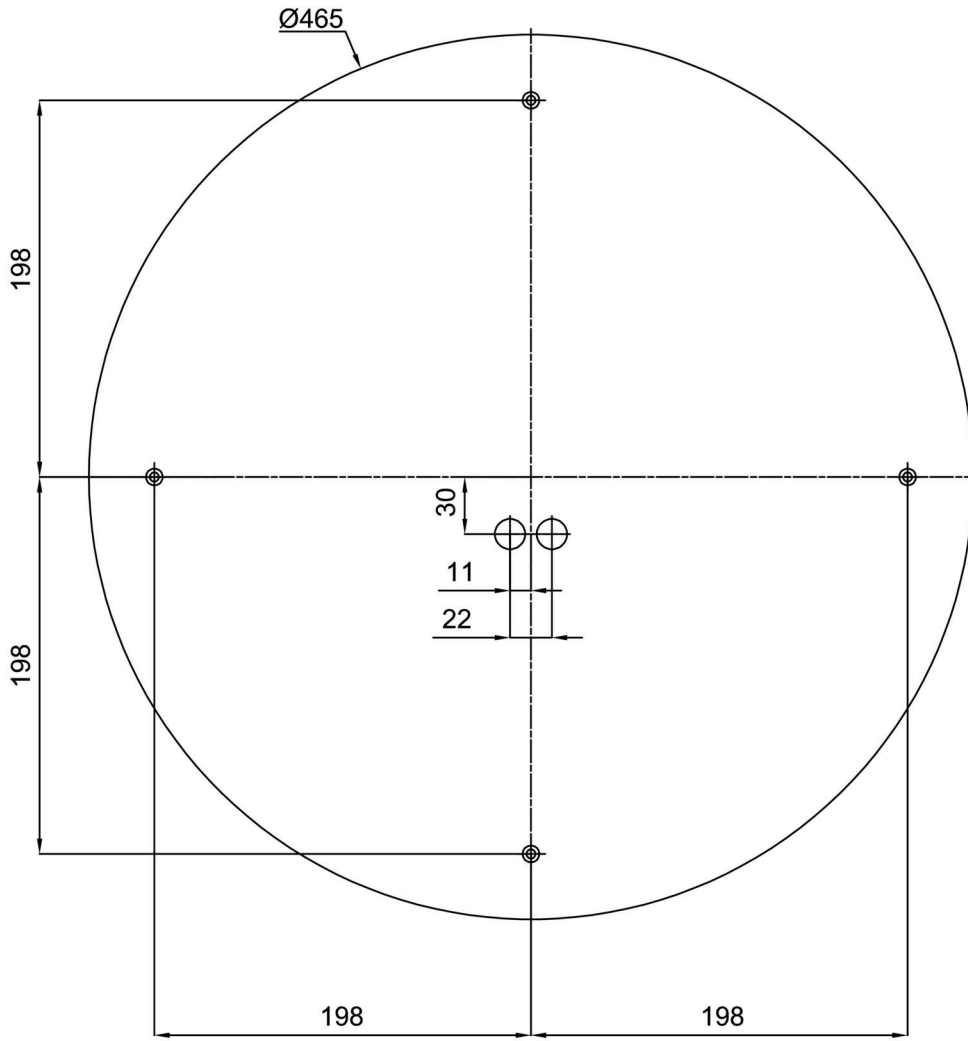

Technical

Types of luminaires	Emergency combined
Mounting type	surface mounted
Base material	steel
Shade material	three-layer glass TRIPLEX OPAL
Base color	white Ral9003
Shade color	white
Holding the shade	folding system
Mounting location	ceiling/wall
Width	540 mm
Length	540 mm
Height	140 mm
Diameter	ø 540 mm
mounting holes (diameter)	4xø5mm
Installation wire (diameter)	2xø16mm
Energy Class	D
Impact strength	IK01
Operating temperature	from 0°C to +30°C

**The warranty for the batteries is valid for 12 months from the date of purchase.*

Installation dimensions:

Additional assortment:

Lampshade

Product code	Name	Color	Description	Picture	Drawing
20125	414	white		