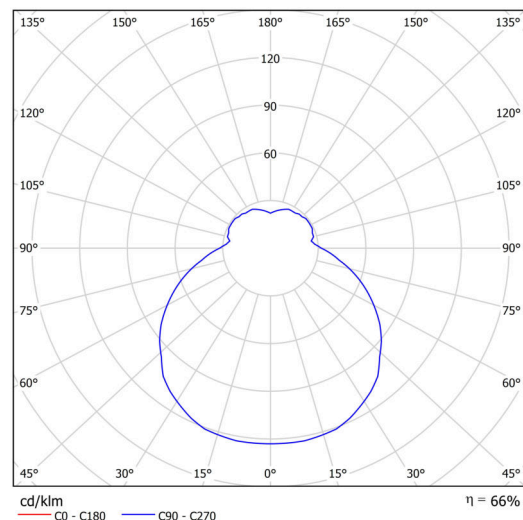

Luminous

Lum. flux of luminaire	3700 lm
Lum. flux of light source	5610 lm
Lum. flux of light source in emergency mode	150 lm
Luminaire efficacy	105 lm/W
Temperature	3000 K
Rated life time LED L80/B10	100000 hours
CRI	Ra80
MacAdam	3