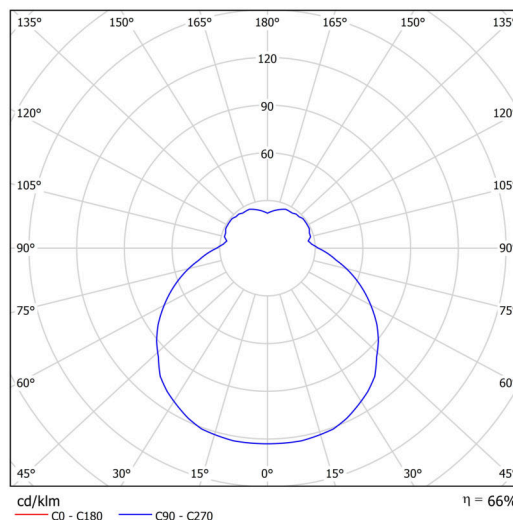

Luminous

Lum. flux of luminaire	3480 lm
Lum. flux of light source	5270 lm
Lum. flux of light source in emergency mode	200 lm
Temperature	4000 K
Rated life time LED L80/B10	100000 hours
CRI	Ra80
MacAdam	3
Blue light hazard	Risk group 0

Eulum data for calculation programs are available at www.osmont.cz.