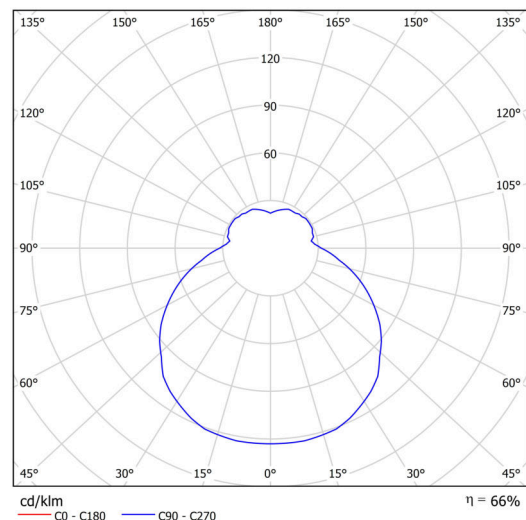

Luminous

Lum. flux of luminaire	2580 lm
Lum. flux of light source	3910 lm
Luminaire efficacy	107 lm/W
Temperature	4000 K
Rated life time LED L80/B10	100000 hours
CRI	Ra80
MacAdam	3
Blue light hazard	Risk group 0