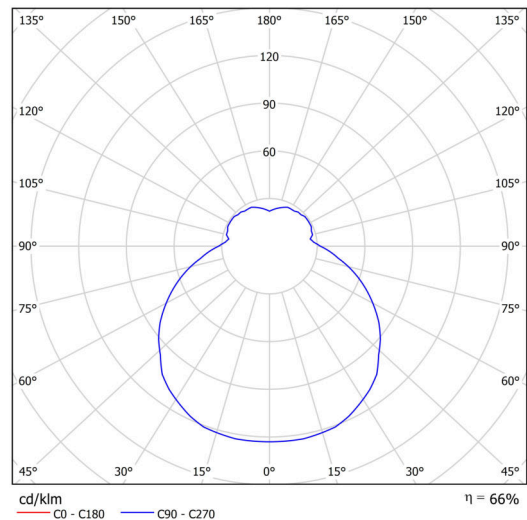

Luminous

Lum. flux of luminaire	3330 lm
Lum. flux of light source	5050 lm
Lum. flux of light source in emergency mode	200 lm
Temperature	3000 K
Rated life time LED L80/B10	100000 hours
CRI	Ra80
MacAdam	3
Blue light hazard	Risk group 0

Eulum data for calculation programs are available at www.osmont.cz.