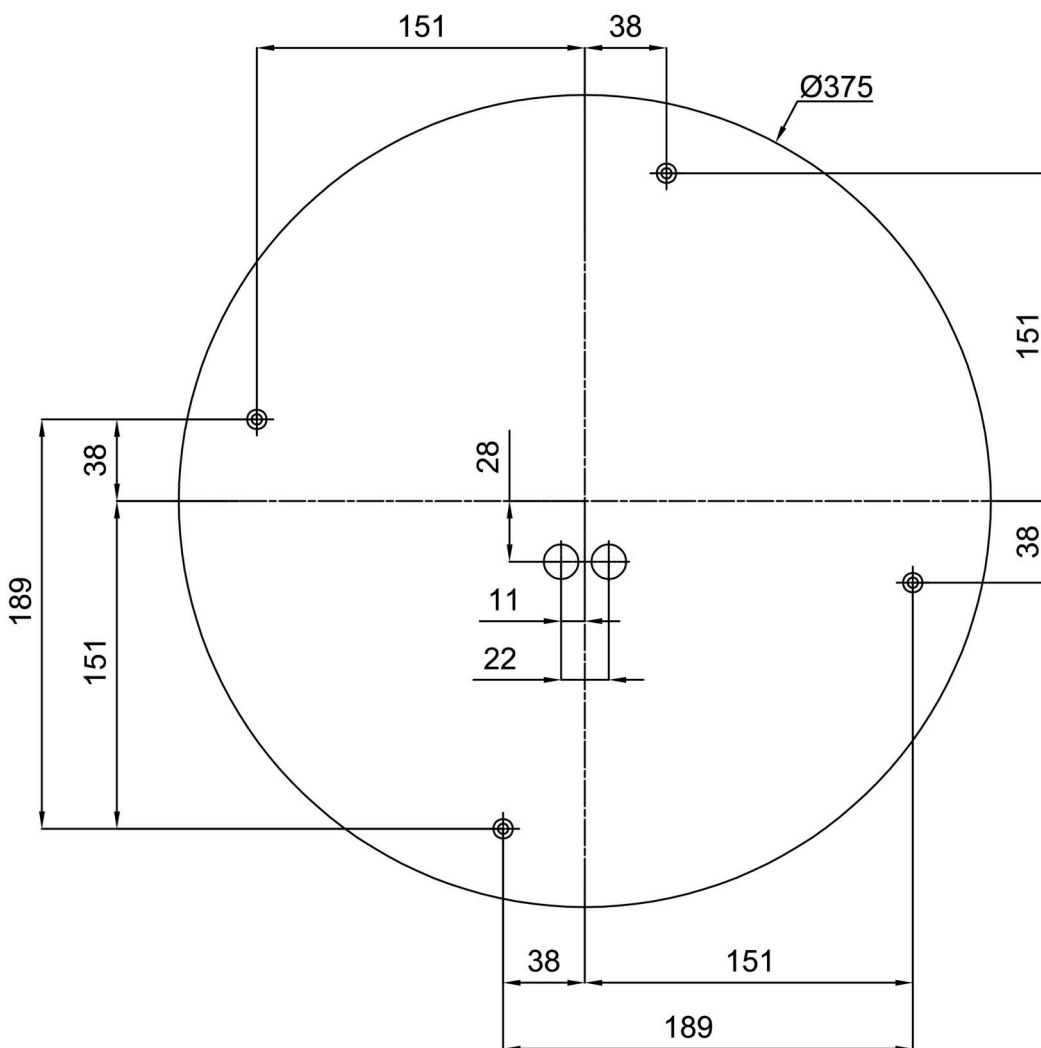

Technical

Types of luminaires	Emergency combined
Mounting type	surface mounted
Base material	steel
Shade material	three-layer glass TRIPLEX OPAL
Base color	white Ral9003
Shade color	white
Holding the shade	folding system
Mounting location	ceiling/wall
Width	445 mm
Length	445 mm
Height	130 mm
mounting holes (diameter)	4xØ5mm
Cable entrance	2xØ16mm
Energy Class	D
Impact strength	IK01
Operating temperature	from 0°C to +30°C

Eulum data for calculation programs are available at www.osmont.cz.

Logistic

EAN	8591728151218
Weight NTTO	5.85 Kg
Weight BTTO	6.35 Kg
Number of cartons	1 pcs
Package volume	0.033 m ³
Package 1 width	0.45 m
Package 1 length	0.46 m
Package 1 height	0.16 m
Warranty*	60 months

*The warranty for the batteries is valid for 12 months from the date of purchase.

Installation dimensions:

Additional assortment:

Decorative collar

Product code	Name	Color	Description	Picture	Drawing
30134	K86/DL15	brushed stainless steel	příslušenství		
30133	K86/DL14	polished stainless steel	příslušenství		
30132	K86/DL4	white Ral9003	příslušenství		