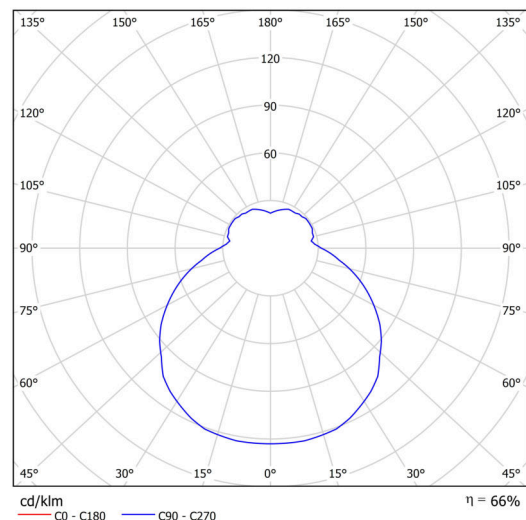

Luminous

Lum. flux of luminaire	3330 lm
Lum. flux of light source	5050 lm
Lum. flux of light source in emergency mode	150 lm
Luminaire efficacy	97 lm/W
Temperature	3000 K
Rated life time LED L80/B10	100000 hours
CRI	Ra80
MacAdam	3