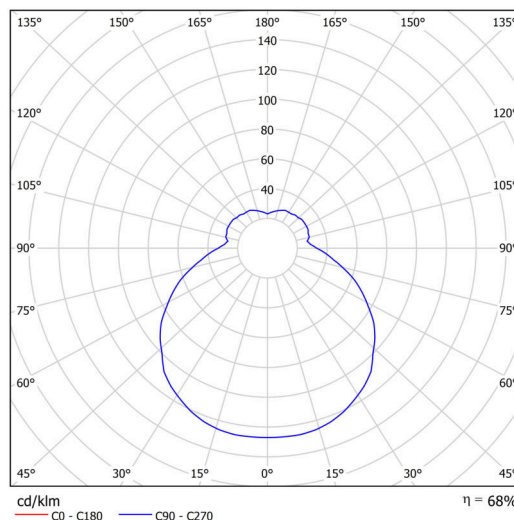

Luminous

Lum. flux of luminaire	1830 lm
Lum. flux of light source	2690 lm
Lum. flux of light source in emergency mode	150 lm
Luminaire efficacy	101 lm/W
Temperature	3000 K
Rated life time LED L80/B10	100000 hours
CRI	Ra80
MacAdam	3