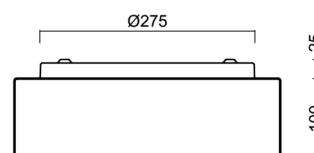

Technical

Types of luminaires	Emergency combined
Mounting type	surface mounted
Base material	steel
Shade material	three-layer glass TRIPLEX OPAL
Base color	white Ral9003
Shade color	white
Holding the shade	folding system
Mounting location	ceiling/wall
Width	340 mm
Length	340 mm
Height	120 mm
Diameter	ø 340 mm
mounting holes (diameter)	4xø5mm
Installation wire (diameter)	2xø16mm
Energy Class	D
Impact strength	IK01
Operating temperature	from 0°C to +30°C

I [mA]	700	650	600	550	500	450	400	350
[%]	100	93	86	79	71	64	57	50

Logistic

EAN	8591728098964
Weight NTTO	3.3 Kg
Weight BTTO	3.5 Kg
Number of cartons	1 pcs
Package volume	0.019 m ³
Package 1 width	0.35 m
Package 1 length	0.36 m
Package 1 height	0.15 m
Warranty*	60 months