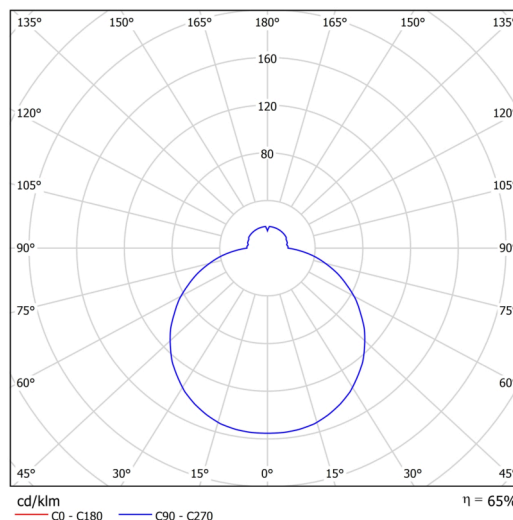

Luminous

Lum. flux of luminaire	3690 lm
Lum. flux of light source	5680 lm
Lum. flux of light source in emergency mode	150 lm
Luminaire efficacy	102 lm/W
Temperature	4000 K
Rated life time LED L80/B10	100000 hours
CRI	Ra80
MacAdam	3