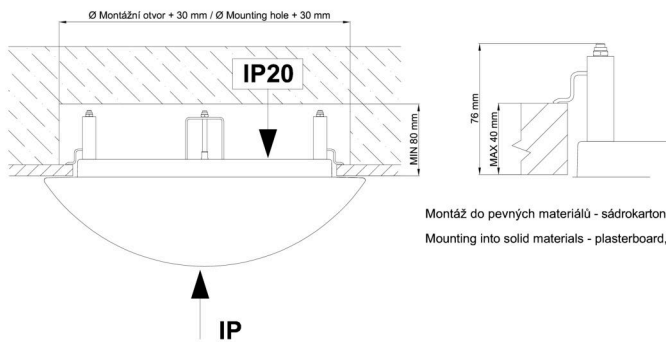

Technical

Types of luminaires	Emergency combined
Mounting type	semi-recessed
Base material	steel
Shade material	three-layer glass TRIPLEX OPAL
Base color	white Ral9003
Shade color	white
Holding the shade	bayonet
Mounting location	ceiling/wall
Width	500 mm
Length	500 mm
Height	71 mm
Diameter	ø 500 mm
mounting holes (diameter)	none
Installation wire (diameter)	2xØ16mm
Energy Class	D
Impact strength	IK01
Operating temperature	from 0°C to +30°C

**The warranty for the batteries is valid for 12 months from the date of purchase.*

Installation dimensions:

Svítlidlo nesmí být z horní strany zakryto izolací.
Luminaire must not be covered with insulating matting.

Rozměry dutiny pro vestavné svítidlo [mm]:
Dimensions of cavity for recessed luminaire [mm]:

Montáž do pevných materiálů - sádkarton, dřevo.
Mounting into solid materials - plasterboard, wood.

Additional assortment: