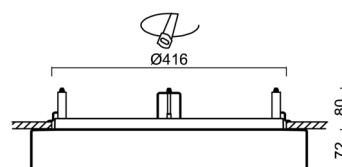

Technical

Types of luminaires	Emergency combined
Mounting type	semi-recessed
Base material	steel
Shade material	three-layer glass TRIPLEX OPAL
Base color	white Ral9003
Shade color	white
Holding the shade	bayonet
Mounting location	ceiling/wall
Width	500 mm
Length	500 mm
Height	71 mm
Diameter	ø 500 mm
mounting holes (diameter)	none
Installation wire (diameter)	2xØ16mm
Energy Class	D
Impact strength	IK01
Operating temperature	from 0°C to +30°C