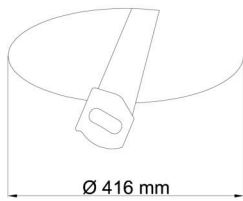

Svítlidlo nesmí být z horní strany zakryto izolací.
Luminaire must not be covered with insulating matting.

Rozměry dutiny pro vestavné svítidlo [mm]:
Dimensions of cavity for recessed luminaire [mm]:

Montáž do pevných materiálů - sádkarton, dřevo.
Mounting into solid materials - plasterboard, wood.