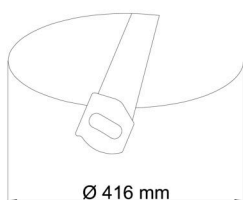

Logistic

EAN	8591728097172
Weight NTTO	7.3 Kg
Weight BTTO	7.8 Kg
Number of cartons	1 pcs
Package volume	0.05 m³
Package 1 width	0.5 m
Package 1 length	0.5 m
Package 1 height	0.2 m
Warranty*	60 months

*The warranty for the batteries is valid for 12 months from the date of purchase.

Installation dimensions: