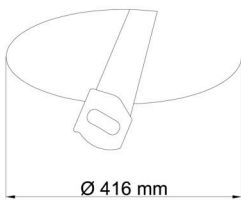

Logistic

EAN	8591728097165
Weight NTTO	7.3 Kg
Weight BTTO	7.8 Kg
Number of cartons	1 pcs
Package volume	0.05 m³
Package 1 width	0.5 m
Package 1 length	0.5 m
Package 1 height	0.2 m
Warranty*	60 months

*The warranty for the batteries is valid for 12 months from the date of purchase.

Installation dimensions: