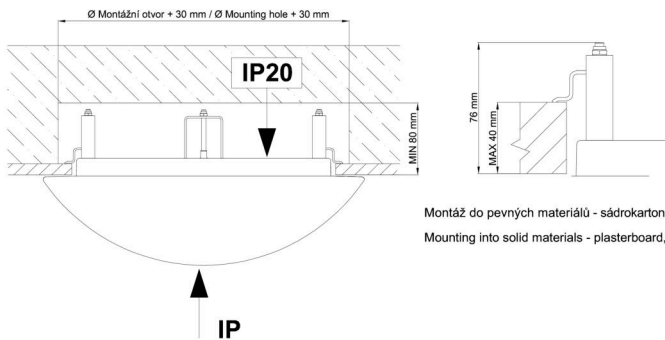

Technical

Types of luminaires	Dimmable
Mounting type	semi-recessed
Base material	steel
Shade material	three-layer glass TRIPLEX OPAL
Base color	white Ral9003
Shade color	white
Holding the shade	bayonet
Mounting location	ceiling/wall
Width	500 mm
Length	500 mm
Height	71 mm
Diameter	ø 500 mm
mounting holes (diameter)	none
Installation wire (diameter)	2xØ16mm
Energy Class	D
Impact strength	IK01
Operating temperature	from -20°C to +30°C

*The warranty for the batteries is valid for 12 months from the date of purchase.

Installation dimensions:

Svítlidlo nesmí být z horní strany zakryto izolací.
Luminaire must not be covered with insulating matting.

Rozměry dutiny pro vestavné svítidlo [mm]:
Dimensions of cavity for recessed luminaire [mm]:

Montáž do pevných materiálů - sádkarton, dřevo.
Mounting into solid materials - plasterboard, wood.

Additional assortment: