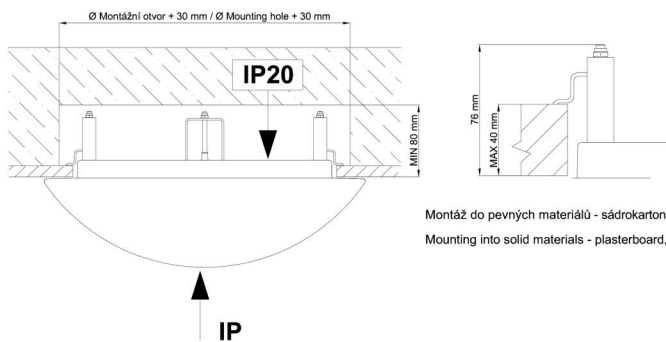

Technical

Types of luminaires	Corridor
Mounting type	semi-recessed
Base material	steel
Shade material	three-layer glass TRIPLEX OPAL
Base color	white Ral9003
Shade color	white
Holding the shade	bayonet
Mounting location	ceiling/wall
Width	500 mm
Length	500 mm
Height	71 mm
Diameter	ø 500 mm
mounting holes (diameter)	none
Installation wire (diameter)	2xØ16mm
Energy Class	D
Impact strength	IK01
Operating temperature	from -20°C to +30°C

*The warranty for the batteries is valid for 12 months from the date of purchase.

Installation dimensions:

Svítlidlo nesmí být z horní strany zakryto izolací.
Luminaire must not be covered with insulating matting.

Rozměry dutiny pro vestavné svítidlo [mm]:
Dimensions of cavity for recessed luminaire [mm]:

Montáž do pevných materiálů - sádkarton, dřevo.
Mounting into solid materials - plasterboard, wood.

Additional assortment: