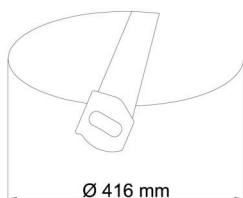

Logistic

EAN	8591728097127
Weight NTTO	7.3 Kg
Weight BTTO	7.8 Kg
Number of cartons	1 pcs
Package volume	0.05 m³
Package 1 width	0.5 m
Package 1 length	0.5 m
Package 1 height	0.2 m
Warranty*	60 months

*The warranty for the batteries is valid for 12 months from the date of purchase.

Installation dimensions: