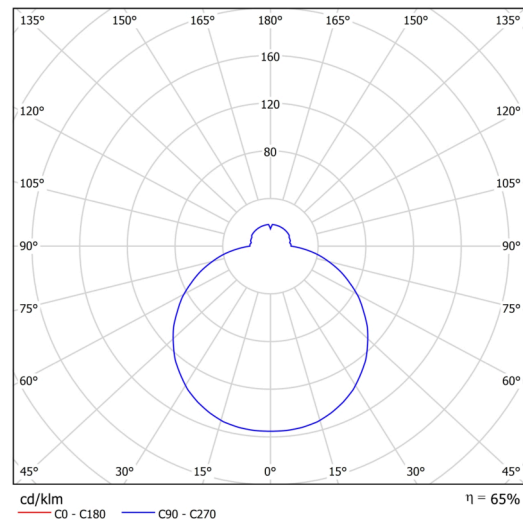

Luminous

Lum. flux of luminaire	2730 lm
Lum. flux of light source	4200 lm
Luminaire efficacy	105 lm/W
Temperature	4000 K
Rated life time LED L80/B10	100000 hours
CRI	Ra80
MacAdam	3
Blue light hazard	Risk group 0