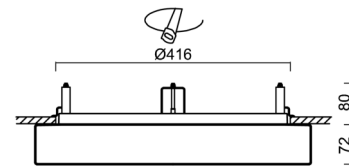

Technical

Types of luminaires	Corridor
Mounting type	semi-recessed
Base material	steel
Shade material	three-layer glass TRIPLEX OPAL
Base color	white Ral9003
Shade color	white
Holding the shade	bayonet
Mounting location	ceiling/wall
Width	500 mm
Length	500 mm
Height	71 mm
Diameter	ø 500 mm
mounting holes (diameter)	none
Installation wire (diameter)	2xØ16mm
Energy Class	D
Impact strength	IK01
Operating temperature	from -20°C to +30°C