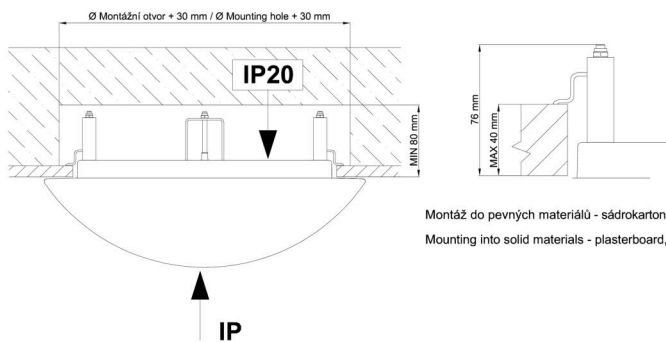

\*The warranty for the batteries is valid for 12 months from the date of purchase.

Installation dimensions:

Svítlidlo nesmí být z horní strany zakryto izolací.  
Luminaire must not be covered with insulating matting.

Rozměry dutiny pro vestavné svítidlo [mm]:  
Dimensions of cavity for recessed luminaire [mm]:

Additional assortment: