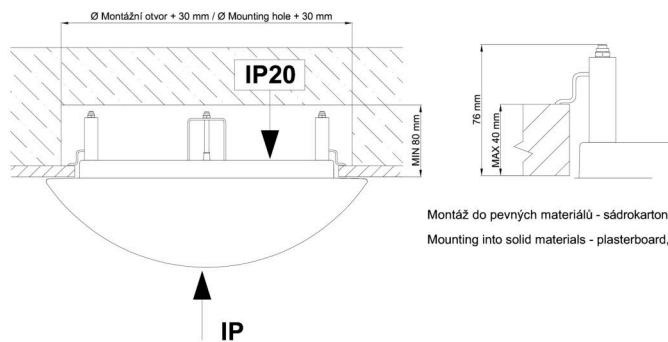

*The warranty for the batteries is valid for 12 months from the date of purchase.

Installation dimensions:

Svítlidlo nesmí být z horní strany zakryto izolací.
Luminaire must not be covered with insulating matting.

Rozměry dutiny pro vestavné svítidlo [mm]:
Dimensions of cavity for recessed luminaire [mm]:

Montáž do pevných materiálů - sádkartón, dřevo.
Mounting into solid materials - plasterboard, wood.

Additional assortment: