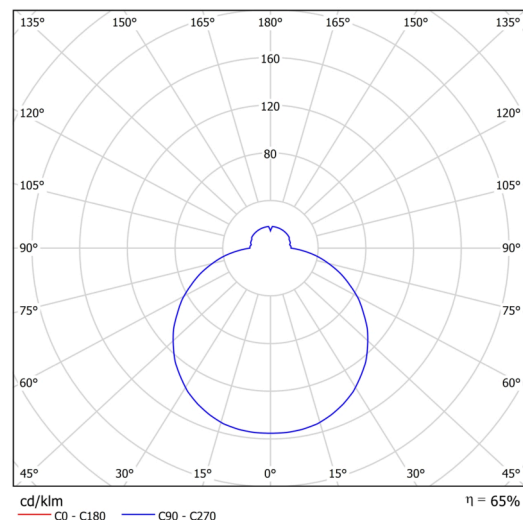

Luminous

Lum. flux of luminaire	2730 lm
Lum. flux of light source	4200 lm
Luminaire efficacy	105 lm/W
Temperature	4000 K
Rated life time LED L80/B10	100000 hours
CRI	Ra80
MacAdam	3
Blue light hazard	Risk group 0