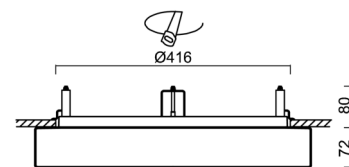

Technical

Types of luminaires	Sensor
Mounting type	semi-recessed
Base material	steel
Shade material	three-layer glass TRIPLEX OPAL
Base color	white Ral9003
Shade color	white
Holding the shade	bayonet
Mounting location	ceiling/wall
Width	500 mm
Length	500 mm
Height	71 mm
Diameter	ø 500 mm
mounting holes (diameter)	none
Installation wire (diameter)	2xØ16mm
Energy Class	D
Impact strength	IK01
Operating temperature	from -20°C to +30°C