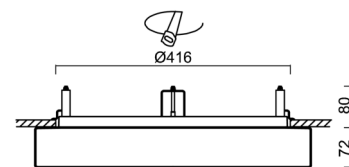

Technical

Types of luminaires	Classic on/off
Mounting type	semi-recessed
Base material	steel
Shade material	three-layer glass TRIPLEX OPAL
Base color	white Ral9003
Shade color	white
Holding the shade	bayonet
Mounting location	ceiling/wall
Width	500 mm
Length	500 mm
Height	71 mm
Diameter	ø 500 mm
mounting holes (diameter)	none
Installation wire (diameter)	2xØ16mm
Energy Class	D
Impact strength	IK01
Operating temperature	from -20°C to +30°C