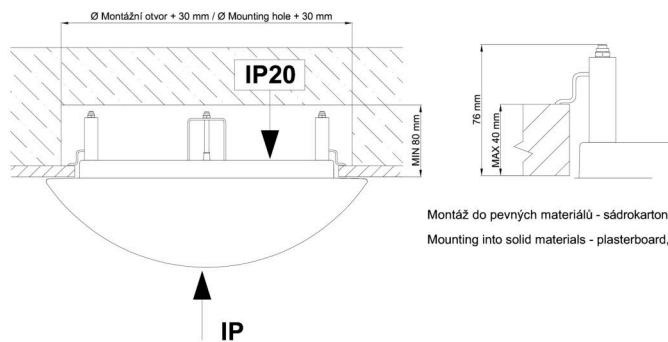

Technical

Types of luminaires	Classic on/off
Mounting type	semi-recessed
Base material	steel
Shade material	three-layer glass TRIPLEX OPAL
Base color	white Ral9003
Shade color	white
Holding the shade	bayonet
Mounting location	ceiling/wall
Width	500 mm
Length	500 mm
Height	71 mm
Diameter	ø 500 mm
mounting holes (diameter)	none
Installation wire (diameter)	2xØ16mm
Energy Class	D
Impact strength	IK01
Operating temperature	from -20°C to +30°C

*The warranty for the batteries is valid for 12 months from the date of purchase.

Installation dimensions:

Svítlidlo nesmí být z horní strany zakryto izolací.
Luminaire must not be covered with insulating matting.

Rozměry dutiny pro vestavné svítidlo [mm]:
Dimensions of cavity for recessed luminaire [mm]:

Additional assortment:

Lampshade

Product code	Name	Color	Description	Picture	Drawing
20103	626	white		