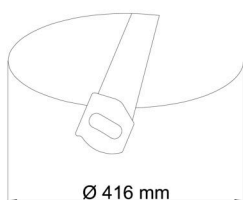

Logistic

EAN	8591728097097
Weight NTTO	7.1 Kg
Weight BTTO	7.6 Kg
Number of cartons	1 pcs
Package volume	0.05 m³
Package 1 width	0.5 m
Package 1 length	0.5 m
Package 1 height	0.2 m
Warranty*	60 months

*The warranty for the batteries is valid for 12 months from the date of purchase.

Installation dimensions: