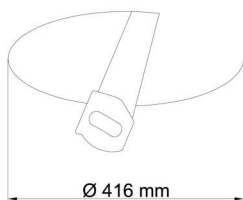

Logistic

EAN	8591728096496
Weight NTTO	7.3 Kg
Weight BTTO	7.8 Kg
Number of cartons	1 pcs
Package volume	0.05 m³
Package 1 width	0.5 m
Package 1 length	0.5 m
Package 1 height	0.2 m
Warranty*	60 months

*The warranty for the batteries is valid for 12 months from the date of purchase.

Installation dimensions: