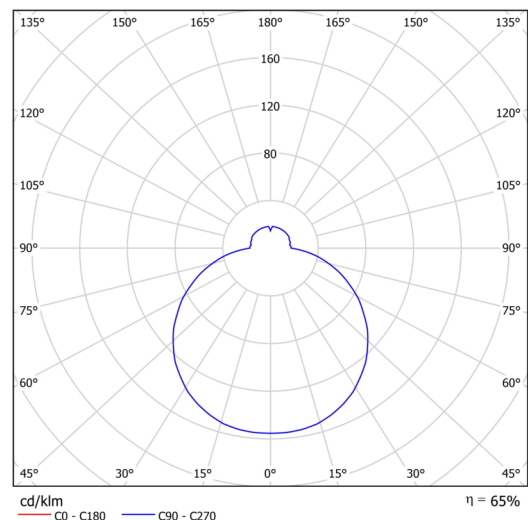

Luminous

Lum. flux of luminaire	3540 lm
Lum. flux of light source	5440 lm
Luminaire efficacy	98 lm/W
Temperature	3000 K
Rated life time LED L80/B10	100000 hours
CRI	Ra80
MacAdam	3
Blue light hazard	Risk group 0