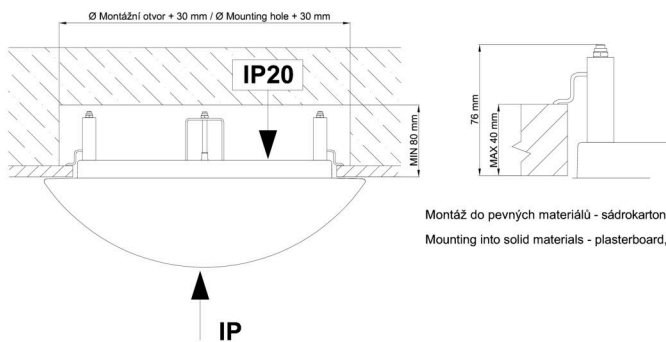

Technical

Types of luminaires	Corridor
Mounting type	semi-recessed
Base material	steel
Shade material	three-layer glass TRIPLEX OPAL
Base color	white Ral9003
Shade color	white
Holding the shade	bayonet
Mounting location	ceiling/wall
Width	500 mm
Length	500 mm
Height	71 mm
Diameter	ø 500 mm
mounting holes (diameter)	none
Installation wire (diameter)	2xØ16mm
Energy Class	D
Impact strength	IK01
Operating temperature	from -20°C to +30°C

*The warranty for the batteries is valid for 12 months from the date of purchase.

Installation dimensions:

Svítlidlo nesmí být z horní strany zakryto izolací.
Luminaire must not be covered with insulating matting.

Rozměry dutiny pro vestavné svítidlo [mm]:
Dimensions of cavity for recessed luminaire [mm]:

Additional assortment:

Lampshade

Product code	Name	Color	Description	Picture	Drawing
20103	626	white		