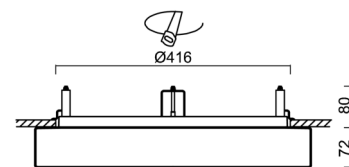

Technical

Types of luminaires	Corridor
Mounting type	semi-recessed
Base material	steel
Shade material	three-layer glass TRIPLEX OPAL
Base color	white Ral9003
Shade color	white
Holding the shade	bayonet
Mounting location	ceiling/wall
Width	500 mm
Length	500 mm
Height	71 mm
Diameter	ø 500 mm
mounting holes (diameter)	none
Installation wire (diameter)	2xØ16mm
Energy Class	D
Impact strength	IK01
Operating temperature	from -20°C to +30°C