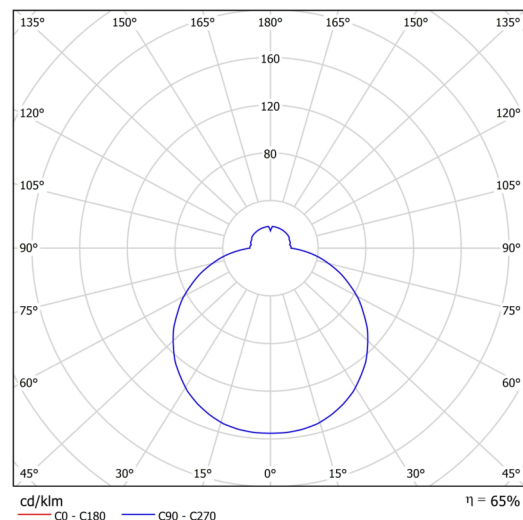

Luminous

Lum. flux of luminaire	3540 lm
Lum. flux of light source	5440 lm
Luminaire efficacy	98 lm/W
Temperature	3000 K
Rated life time LED L80/B10	100000 hours
CRI	Ra80
MacAdam	3
Blue light hazard	Risk group 0