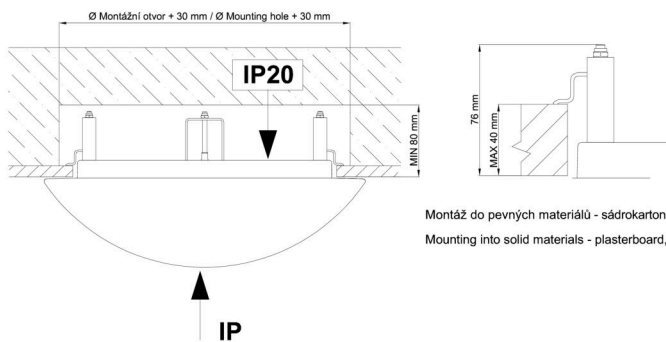

Technical

Types of luminaires	Dimmable
Mounting type	semi-recessed
Base material	steel
Shade material	three-layer glass TRIPLEX OPAL
Base color	white Ral9003
Shade color	white
Holding the shade	bayonet
Mounting location	ceiling/wall
Width	500 mm
Length	500 mm
Height	71 mm
Diameter	ø 500 mm
mounting holes (diameter)	none
Installation wire (diameter)	2xØ16mm
Energy Class	D
Impact strength	IK01
Operating temperature	from -20°C to +30°C

*The warranty for the batteries is valid for 12 months from the date of purchase.

Installation dimensions:

Svítlidlo nesmí být z horní strany zakryto izolací.
Luminaire must not be covered with insulating matting.

Rozměry dutiny pro vestavné svítidlo [mm]:
Dimensions of cavity for recessed luminaire [mm]:

Montáž do pevných materiálů - sádkarton, dřevo.
Mounting into solid materials - plasterboard, wood.

Additional assortment: