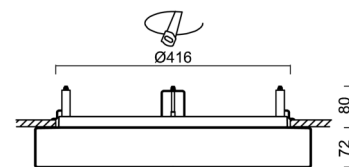

Technical

Types of luminaires	Dimmable
Mounting type	semi-recessed
Base material	steel
Shade material	three-layer glass TRIPLEX OPAL
Base color	white Ral9003
Shade color	white
Holding the shade	bayonet
Mounting location	ceiling/wall
Width	500 mm
Length	500 mm
Height	71 mm
Diameter	ø 500 mm
mounting holes (diameter)	none
Installation wire (diameter)	2xØ16mm
Energy Class	D
Impact strength	IK01
Operating temperature	from -20°C to +30°C