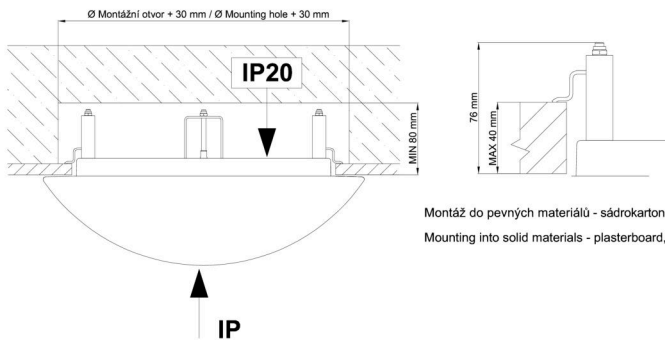

Technical

Types of luminaires	Corridor
Mounting type	semi-recessed
Base material	steel
Shade material	three-layer glass TRIPLEX OPAL
Base color	white Ral9003
Shade color	white
Holding the shade	bayonet
Mounting location	ceiling/wall
Width	500 mm
Length	500 mm
Height	71 mm
Diameter	ø 500 mm
mounting holes (diameter)	none
Installation wire (diameter)	2xØ16mm
Energy Class	D
Impact strength	IK01
Operating temperature	from -20°C to +30°C

*The warranty for the batteries is valid for 12 months from the date of purchase.

Installation dimensions:

Svítlidlo nesmí být z horní strany zakryto izolací.
Luminaire must not be covered with insulating matting.

Rozměry dutiny pro vestavné svítidlo [mm]:
Dimensions of cavity for recessed luminaire [mm]:

Montáž do pevných materiálů - sádkarton, dřevo.
Mounting into solid materials - plasterboard, wood.

Additional assortment: