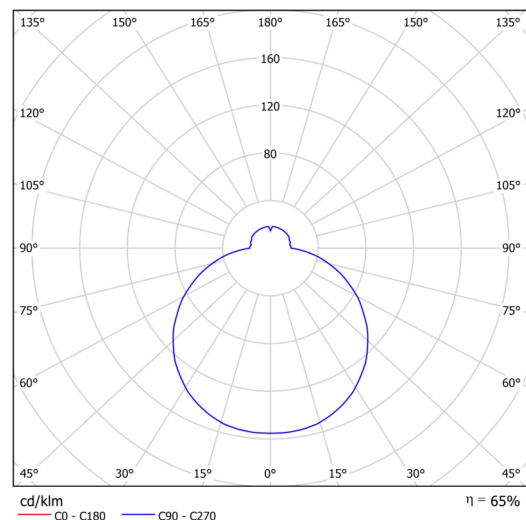

Luminous

Lum. flux of luminaire	2610 lm
Lum. flux of light source	4020 lm
Luminaire efficacy	100 lm/W
Temperature	3000 K
Rated life time LED L80/B10	100000 hours
CRI	Ra80
MacAdam	3
Blue light hazard	Risk group 0