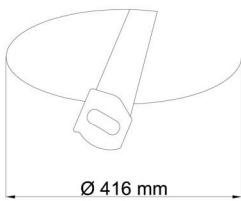

Logistic

EAN	8591728096441
Weight NTTO	7.3 Kg
Weight BTTO	7.8 Kg
Number of cartons	1 pcs
Package volume	0.05 m³
Package 1 width	0.5 m
Package 1 length	0.5 m
Package 1 height	0.2 m
Warranty*	60 months

*The warranty for the batteries is valid for 12 months from the date of purchase.

Installation dimensions: