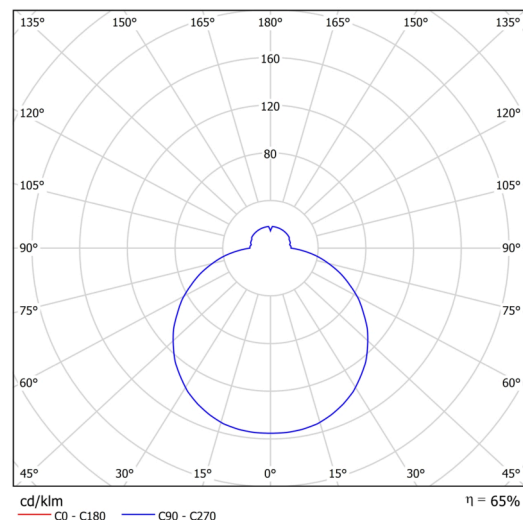

Luminous

Lum. flux of luminaire	2610 lm
Lum. flux of light source	4020 lm
Luminaire efficacy	100 lm/W
Temperature	3000 K
Rated life time LED L80/B10	100000 hours
CRI	Ra80
MacAdam	3
Blue light hazard	Risk group 0