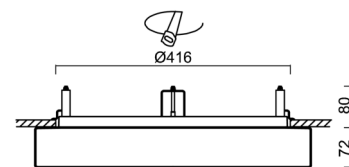

## Technical

Types of luminaires	Dimmable
Mounting type	semi-recessed
Base material	steel
Shade material	three-layer glass TRIPLEX OPAL
Base color	white Ral9003
Shade color	white
Holding the shade	bayonet
Mounting location	ceiling/wall
Width	500 mm
Length	500 mm
Height	71 mm
Diameter	ø 500 mm
mounting holes (diameter)	none
Installation wire (diameter)	2xØ16mm
Energy Class	D
Impact strength	IK01
Operating temperature	from -20°C to +30°C