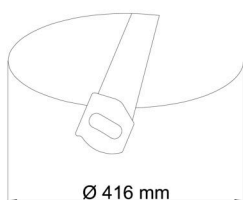

Logistic

EAN	8591728096434
Weight NTTO	7.1 Kg
Weight BTTO	7.6 Kg
Number of cartons	1 pcs
Package volume	0.05 m³
Package 1 width	0.5 m
Package 1 length	0.5 m
Package 1 height	0.2 m
Warranty*	60 months

*The warranty for the batteries is valid for 12 months from the date of purchase.

Installation dimensions: