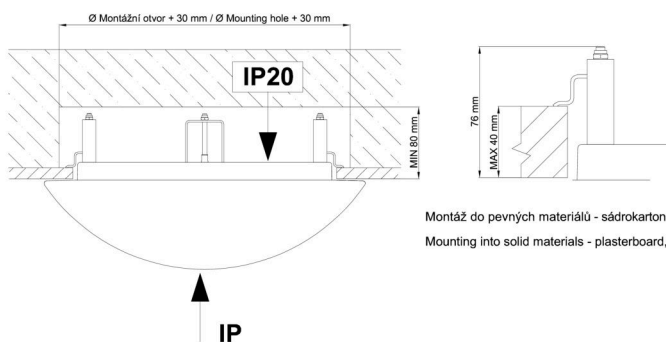

Eulum data for calculation programs are available at [www.osmont.cz](http://www.osmont.cz).

Logistic

EAN	8591728096434
Weight NTTO	7.1 Kg
Weight BTTO	7.6 Kg
Number of cartons	1 pcs
Package volume	0.05 m <sup>3</sup>
Package 1 width	0.5 m
Package 1 length	0.5 m
Package 1 height	0.2 m
Warranty*	60 months

\*The warranty for the batteries is valid for 12 months from the date of purchase.

Installation dimensions:

Svítlidlo nesmí být z horní strany zakryto izolací.  
Luminaire must not be covered with insulating matting.

Rozměry dutiny pro vestavné svítidlo [mm]:  
Dimensions of cavity for recessed luminaire [mm]:

Montáž do pevných materiálů - sádkarton, dřevo.  
Mounting into solid materials - plasterboard, wood.