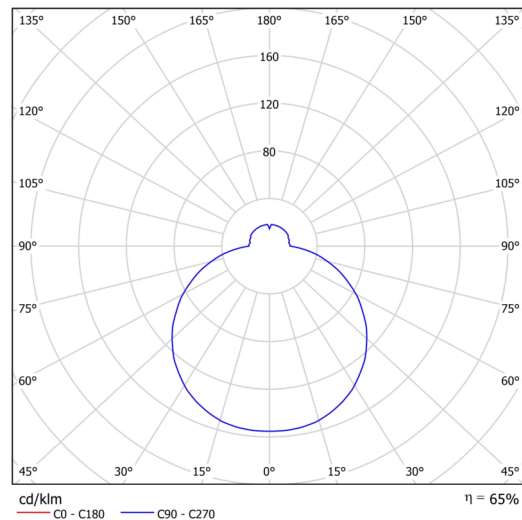

Luminous

Lum. flux of luminaire	2610 lm
Lum. flux of light source	4020 lm
Luminaire efficacy	100 lm/W
Temperature	3000 K
Rated life time LED L80/B10	100000 hours
CRI	Ra80
MacAdam	3
Blue light hazard	Risk group 0