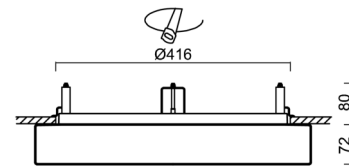

Technical

Types of luminaires	Sensor
Mounting type	semi-recessed
Base material	steel
Shade material	three-layer glass TRIPLEX OPAL
Base color	white Ral9003
Shade color	white
Holding the shade	bayonet
Mounting location	ceiling/wall
Width	500 mm
Length	500 mm
Height	71 mm
Diameter	ø 500 mm
mounting holes (diameter)	none
Installation wire (diameter)	2xØ16mm
Energy Class	D
Impact strength	IK01
Operating temperature	from -20°C to +30°C