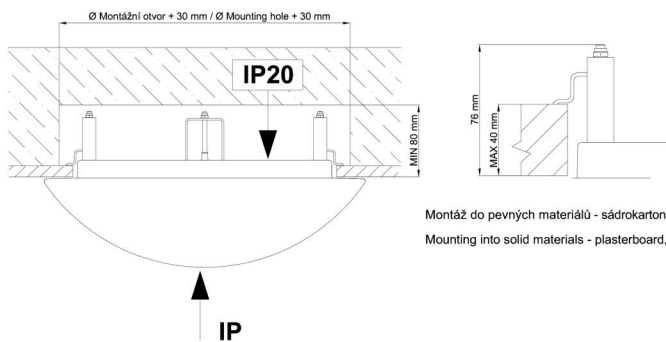

*The warranty for the batteries is valid for 12 months from the date of purchase.

Installation dimensions:

Svítlidlo nesmí být z horní strany zakryto izolací.
Luminaire must not be covered with insulating matting.

Rozměry dutiny pro vestavné svítidlo [mm]:
Dimensions of cavity for recessed luminaire [mm]:

Montáž do pevných materiálů - sádkarton, dřevo.
Mounting into solid materials - plasterboard, wood.

Additional assortment: