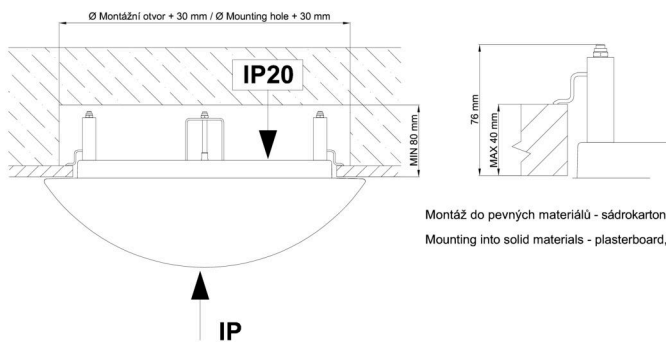

Technical

Types of luminaires	Classic on/off
Mounting type	semi-recessed
Base material	steel
Shade material	three-layer glass TRIPLEX OPAL
Base color	white Ral9003
Shade color	white
Holding the shade	bayonet
Mounting location	ceiling/wall
Width	500 mm
Length	500 mm
Height	71 mm
Diameter	ø 500 mm
mounting holes (diameter)	none
Installation wire (diameter)	2xØ16mm
Energy Class	D
Impact strength	IK01
Operating temperature	from -20°C to +30°C

*The warranty for the batteries is valid for 12 months from the date of purchase.

Installation dimensions:

Svítlidlo nesmí být z horní strany zakryto izolací.
Luminaire must not be covered with insulating matting.

Rozměry dutiny pro vestavné svítidlo [mm]:
Dimensions of cavity for recessed luminaire [mm]:

Additional assortment:

Lampshade

Product code	Name	Color	Description	Picture	Drawing
20103	626	white		