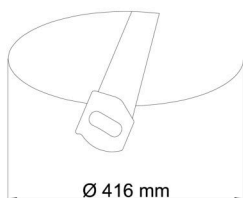

Logistic

EAN	8591728096410
Weight NTTO	7.1 Kg
Weight BTTO	7.6 Kg
Number of cartons	1 pcs
Package volume	0.05 m³
Package 1 width	0.5 m
Package 1 length	0.5 m
Package 1 height	0.2 m
Warranty*	60 months

*The warranty for the batteries is valid for 12 months from the date of purchase.

Installation dimensions: