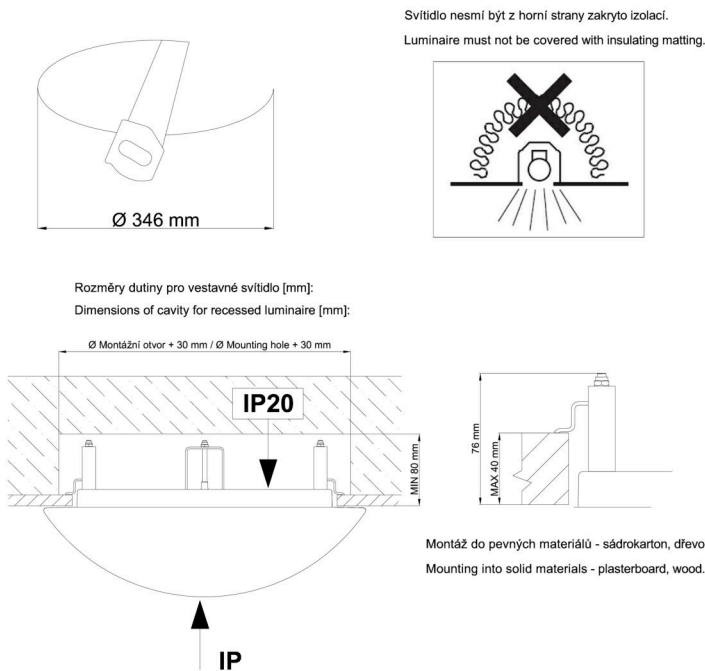

Technical

Types of luminaires	Emergency combined
Mounting type	semi-recessed
Base material	steel
Shade material	three-layer glass TRIPLEX OPAL
Base color	white Ral9003
Shade color	white
Holding the shade	bayonet
Mounting location	ceiling/wall
Width	420 mm
Length	420 mm
Height	69 mm
Diameter	ø 420 mm
mounting holes (diameter)	none
Installation wire (diameter)	2xØ16mm
Energy Class	D
Impact strength	IK01
Operating temperature	from 0°C to +30°C

TECHNICAL SHEET

Blue light hazard	Risk group 0
-------------------	--------------

Eulum data for calculation programs are available at www.osmont.cz.

Logistic

EAN	8591728097073
Weight NTTO	4.2 Kg
Weight BTTO	4.6 Kg
Number of cartons	1 pcs
Package volume	0.033 m ³
Package 1 width	0.43 m
Package 1 length	0.43 m
Package 1 height	0.18 m
Warranty*	60 months

*The warranty for the batteries is valid for 12 months from the date of purchase.

Installation dimensions:

Additional assortment:

Lampshade

Product code	Name	Color	Description	Picture	Drawing
20083	029	white		