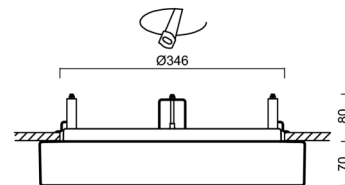

## Technical

Types of luminaires	Corridor
Mounting type	semi-recessed
Base material	steel
Shade material	three-layer glass TRIPLEX OPAL
Base color	white Ral9003
Shade color	white
Holding the shade	bayonet
Mounting location	ceiling/wall
Width	420 mm
Length	420 mm
Height	69 mm
Diameter	ø 420 mm
mounting holes (diameter)	none
Installation wire (diameter)	2xØ16mm
Energy Class	D
Impact strength	IK01
Operating temperature	from -20°C to +30°C