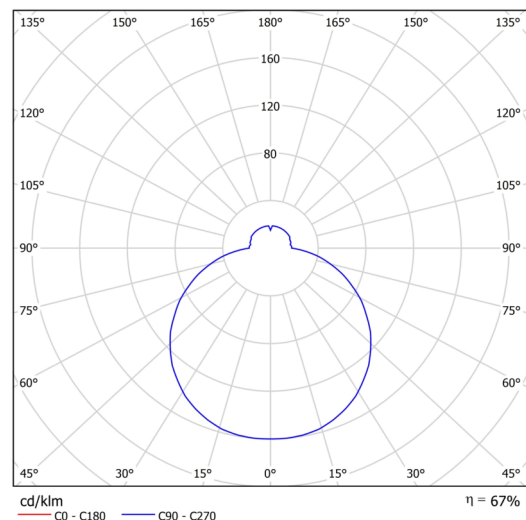

Luminous

Lum. flux of luminaire	2620 lm
Lum. flux of light source	3910 lm
Luminaire efficacy	109 lm/W
Temperature	4000 K
Rated life time LED L80/B10	100000 hours
CRI	Ra80
MacAdam	3
Blue light hazard	Risk group 0