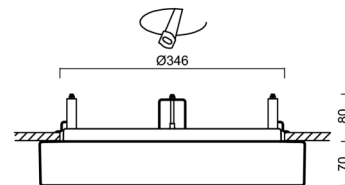

## Technical

Types of luminaires	Dimmable
Mounting type	semi-recessed
Base material	steel
Shade material	three-layer glass TRIPLEX OPAL
Base color	white Ral9003
Shade color	white
Holding the shade	bayonet
Mounting location	ceiling/wall
Width	420 mm
Length	420 mm
Height	69 mm
Diameter	ø 420 mm
mounting holes (diameter)	none
Installation wire (diameter)	2xø16mm
Energy Class	D
Impact strength	IK01
Operating temperature	from -20°C to +30°C