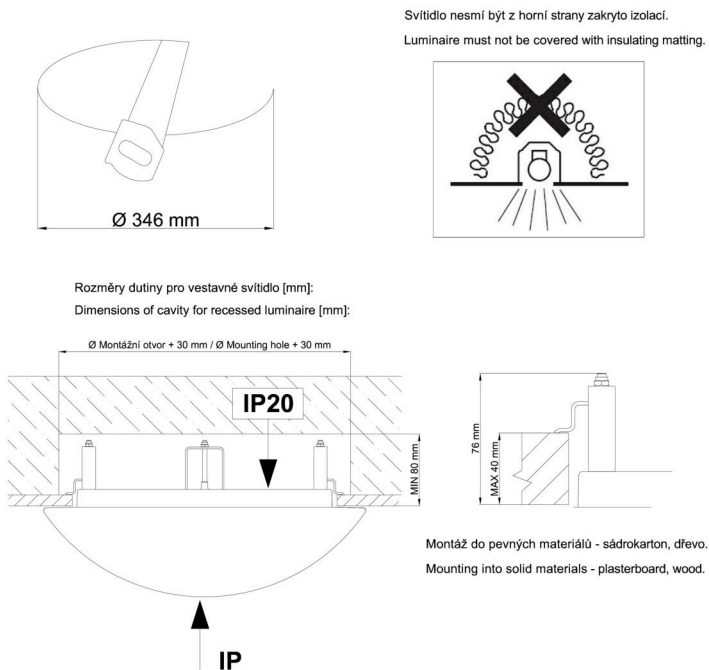

Logistic

EAN	8591728097059
Weight NTTO	3.8 Kg
Weight BTTO	4.2 Kg
Number of cartons	1 pcs
Package volume	0.033 m³
Package 1 width	0.43 m
Package 1 length	0.43 m
Package 1 height	0.18 m
Warranty*	60 months

*The warranty for the batteries is valid for 12 months from the date of purchase.

Installation dimensions: