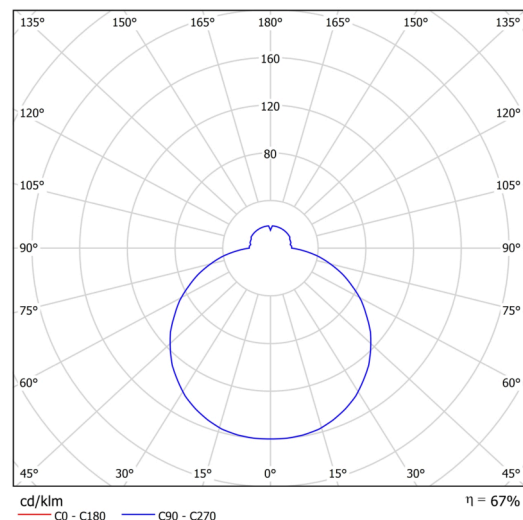

Luminous

Lum. flux of luminaire	2620 lm
Lum. flux of light source	3910 lm
Luminaire efficacy	109 lm/W
Temperature	4000 K
Rated life time LED L80/B10	100000 hours
CRI	Ra80
MacAdam	3
Blue light hazard	Risk group 0