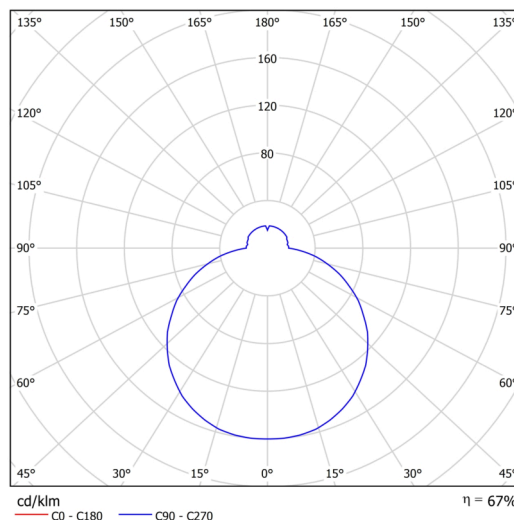

Luminous

Lum. flux of luminaire	2620 lm
Lum. flux of light source	3910 lm
Luminaire efficacy	109 lm/W
Temperature	4000 K
Rated life time LED L80/B10	100000 hours
CRI	Ra80
MacAdam	3
Blue light hazard	Risk group 0