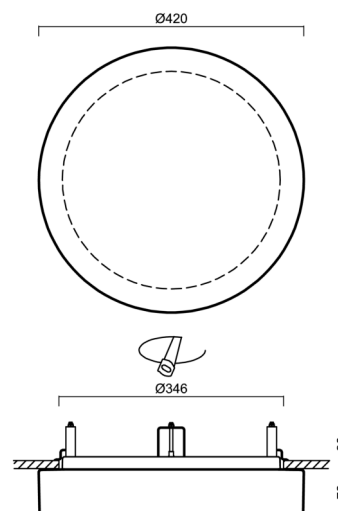

## Technical

Types of luminaires	Sensor
Mounting type	semi-recessed
Base material	steel
Shade material	three-layer glass TRIPLEX OPAL
Base color	white Ral9003
Shade color	white
Holding the shade	bayonet
Mounting location	ceiling/wall
Width	420 mm
Length	420 mm
Height	69 mm
Diameter	ø 420 mm
mounting holes (diameter)	none
Installation wire (diameter)	2xØ16mm
Energy Class	D
Impact strength	IK01
Operating temperature	from -20°C to +30°C

Rozměry dutiny pro vestavné svítidlo [mm]:  
Dimensions of cavity for recessed luminaire [mm]:

Montáž do pevných materiálů - sádkarton, dřevo.  
Mounting into solid materials - plasterboard, wood.

Additional assortment: