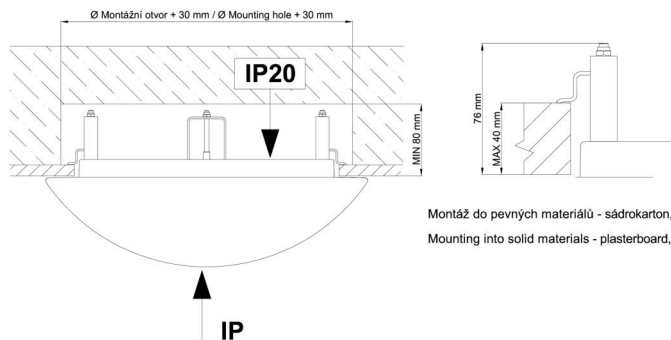

Eulum data for calculation programs are available at [www.osmont.cz](http://www.osmont.cz).

Logistic

EAN	8591728097042
Weight NTTO	4 Kg
Weight BTTO	4.4 Kg
Number of cartons	1 pcs
Package volume	0.033 m <sup>3</sup>
Package 1 width	0.43 m
Package 1 length	0.43 m
Package 1 height	0.18 m
Warranty*	60 months

\*The warranty for the batteries is valid for 12 months from the date of purchase.

Installation dimensions:

Svítlidlo nesmí být z horní strany zakryto izolací.  
Luminaire must not be covered with insulating matting.

Rozměry dutiny pro vestavné svítidlo [mm]:  
Dimensions of cavity for recessed luminaire [mm]:

Montáž do pevných materiálů - sádkarton, dřevo.  
Mounting into solid materials - plasterboard, wood.

Additional assortment: