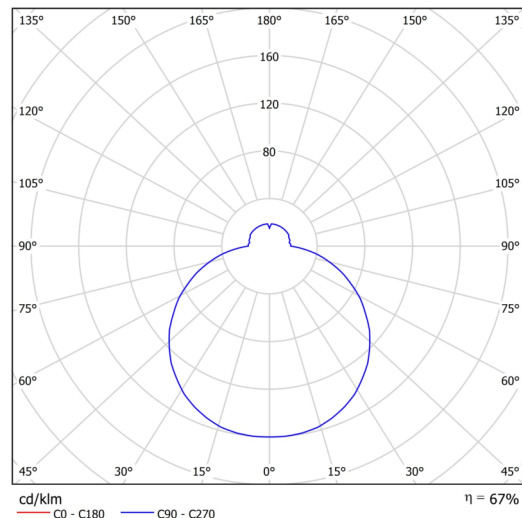

Technical

Types of luminaires	Classic on/off
Mounting type	semi-recessed
Base material	steel
Shade material	three-layer glass TRIPLEX OPAL
Base color	white Ral9003
Shade color	white
Holding the shade	bayonet
Mounting location	ceiling/wall
Width	420 mm
Length	420 mm
Height	69 mm
Diameter	ø 420 mm
mounting holes (diameter)	none
Installation wire (diameter)	2xØ16mm
Energy Class	D
Impact strength	IK01
Operating temperature	from -20°C to +30°C