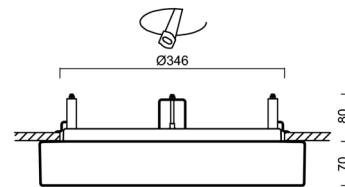

Technical

Types of luminaires	Classic on/off
Mounting type	semi-recessed
Base material	steel
Shade material	three-layer glass TRIPLEX OPAL
Base color	white Ral9003
Shade color	white
Holding the shade	bayonet
Mounting location	ceiling/wall
Width	420 mm
Length	420 mm
Height	69 mm
Diameter	ø 420 mm
mounting holes (diameter)	none
Installation wire (diameter)	2xØ16mm
Energy Class	D
Impact strength	IK01
Operating temperature	from -20°C to +30°C