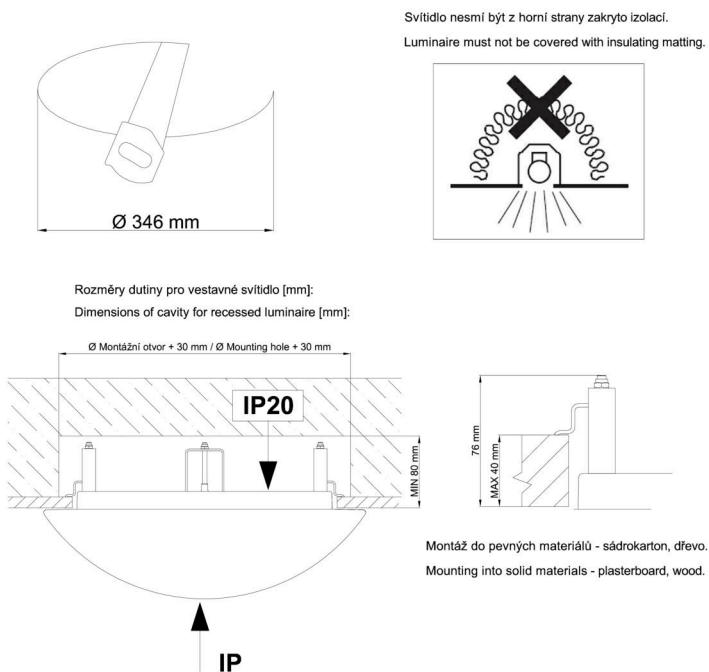

Logistic

EAN	8591728097035
Weight NTTO	3.8 Kg
Weight BTTO	4.2 Kg
Number of cartons	1 pcs
Package volume	0.033 m³
Package 1 width	0.43 m
Package 1 length	0.43 m
Package 1 height	0.18 m
Warranty*	60 months

*The warranty for the batteries is valid for 12 months from the date of purchase.

Installation dimensions: