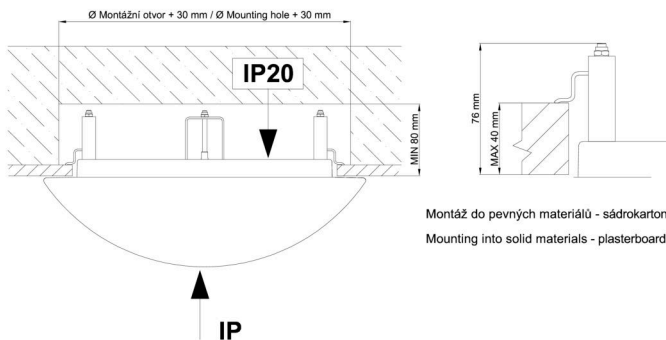

Technical

Types of luminaires	Corridor
Mounting type	semi-recessed
Base material	steel
Shade material	three-layer glass TRIPLEX OPAL
Base color	white Ral9003
Shade color	white
Holding the shade	bayonet
Mounting location	ceiling/wall
Width	420 mm
Length	420 mm
Height	69 mm
Diameter	ø 420 mm
mounting holes (diameter)	none
Installation wire (diameter)	2xØ16mm
Energy Class	D
Impact strength	IK01
Operating temperature	from -20°C to +30°C

*The warranty for the batteries is valid for 12 months from the date of purchase.

Installation dimensions:

Svítlidlo nesmí být z horní strany zakryto izolací.
Luminaire must not be covered with insulating matting.

Rozměry dutiny pro vestavné svítidlo [mm]:
Dimensions of cavity for recessed luminaire [mm]:

Montáž do pevných materiálů - sádkarton, dřevo.
Mounting into solid materials - plasterboard, wood.

Additional assortment: