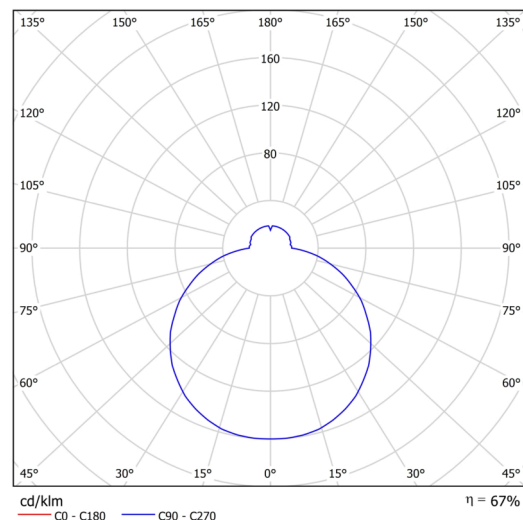

Technical

Types of luminaires	Corridor
Mounting type	semi-recessed
Base material	steel
Shade material	three-layer glass TRIPLEX OPAL
Base color	white Ral9003
Shade color	white
Holding the shade	bayonet
Mounting location	ceiling/wall
Width	420 mm
Length	420 mm
Height	69 mm
Diameter	ø 420 mm
mounting holes (diameter)	none
Installation wire (diameter)	2xØ16mm
Energy Class	D
Impact strength	IK01
Operating temperature	from -20°C to +30°C