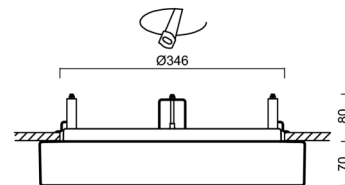

Technical

Types of luminaires	Corridor
Mounting type	semi-recessed
Base material	steel
Shade material	three-layer glass TRIPLEX OPAL
Base color	white Ral9003
Shade color	white
Holding the shade	bayonet
Mounting location	ceiling/wall
Width	420 mm
Length	420 mm
Height	69 mm
Diameter	ø 420 mm
mounting holes (diameter)	none
Installation wire (diameter)	2xØ16mm
Energy Class	D
Impact strength	IK01
Operating temperature	from -20°C to +30°C