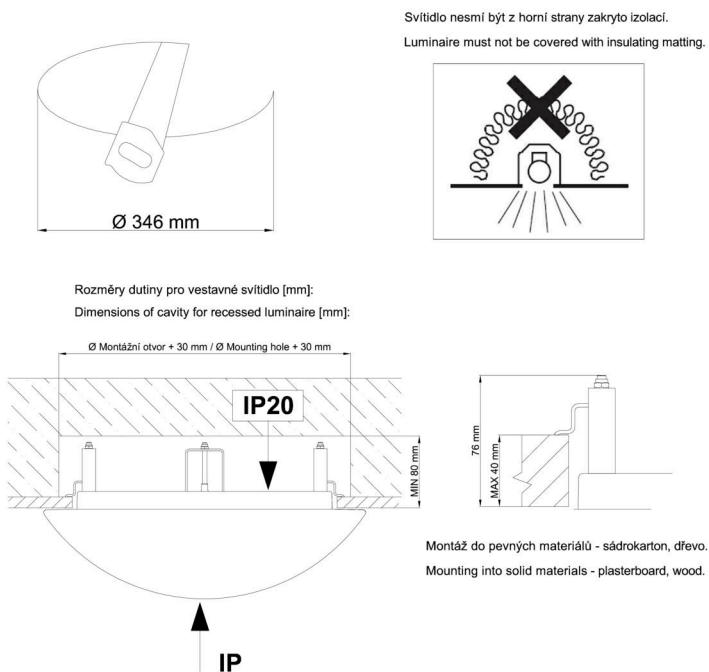

Logistic

EAN	8591728096991
Weight NTTO	3.8 Kg
Weight BTTO	4.2 Kg
Number of cartons	1 pcs
Package volume	0.033 m³
Package 1 width	0.43 m
Package 1 length	0.43 m
Package 1 height	0.18 m
Warranty*	60 months

*The warranty for the batteries is valid for 12 months from the date of purchase.

Installation dimensions: