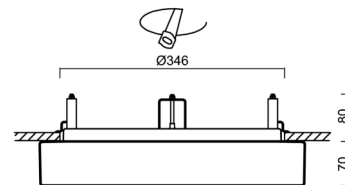

Technical

Types of luminaires	Dimmable
Mounting type	semi-recessed
Base material	steel
Shade material	three-layer glass TRIPLEX OPAL
Base color	white Ral9003
Shade color	white
Holding the shade	bayonet
Mounting location	ceiling/wall
Width	420 mm
Length	420 mm
Height	69 mm
Diameter	ø 420 mm
mounting holes (diameter)	none
Installation wire (diameter)	2xØ16mm
Energy Class	D
Impact strength	IK01
Operating temperature	from -20°C to +30°C