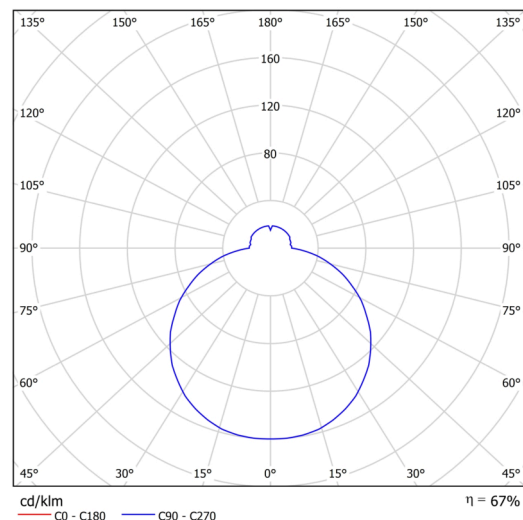

Luminous

Lum. flux of luminaire	1860 lm
Lum. flux of light source	2770 lm
Luminaire efficacy	109 lm/W
Temperature	4000 K
Rated life time LED L80/B10	100000 hours
CRI	Ra80
MacAdam	3
Blue light hazard	Risk group 0