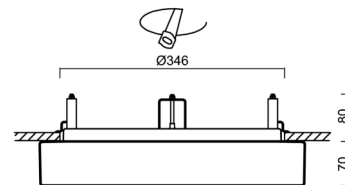

Technical

Types of luminaires	Emergency combined
Mounting type	semi-recessed
Base material	steel
Shade material	three-layer glass TRIPLEX OPAL
Base color	white Ral9003
Shade color	white
Holding the shade	bayonet
Mounting location	ceiling/wall
Width	420 mm
Length	420 mm
Height	69 mm
Diameter	ø 420 mm
mounting holes (diameter)	none
Installation wire (diameter)	2xØ16mm
Energy Class	D
Impact strength	IK01
Operating temperature	from 0°C to +30°C