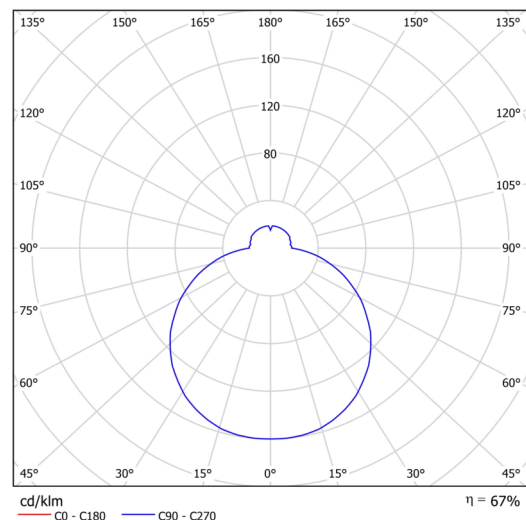

Luminous

Lum. flux of luminaire	2510 lm
Lum. flux of light source	3750 lm
Lum. flux of light source in emergency mode	150 lm
Luminaire efficacy	104 lm/W
Temperature	3000 K
Rated life time LED L80/B10	100000 hours
CRI	Ra80
MacAdam	3