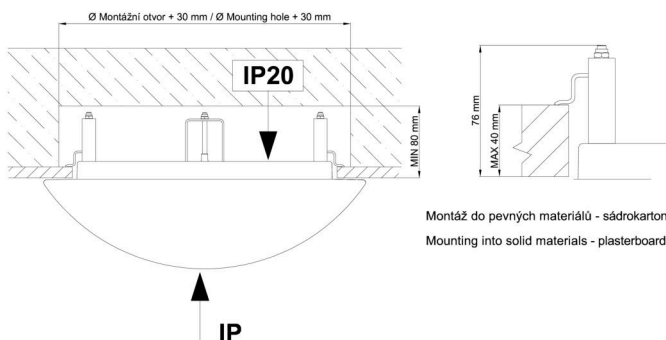

Technical

Types of luminaires	Emergency combined
Mounting type	semi-recessed
Base material	steel
Shade material	three-layer glass TRIPLEX OPAL
Base color	white Ral9003
Shade color	white
Holding the shade	bayonet
Mounting location	ceiling/wall
Width	420 mm
Length	420 mm
Height	69 mm
Diameter	ø 420 mm
mounting holes (diameter)	none
Installation wire (diameter)	2xØ16mm
Energy Class	D
Impact strength	IK01
Operating temperature	from 0°C to +30°C

TECHNICAL SHEET

Blue light hazard	Risk group 0
-------------------	--------------

Eulum data for calculation programs are available at www.osmont.cz.

Logistic

EAN	8591728096397
Weight NTTO	4.2 Kg
Weight BTTO	4.6 Kg
Number of cartons	1 pcs
Package volume	0.033 m ³
Package 1 width	0.43 m
Package 1 length	0.43 m
Package 1 height	0.18 m
Warranty*	60 months

Rozměry dutiny pro vestavné svítidlo [mm]:
Dimensions of cavity for recessed luminaire [mm]:

Montáž do pevných materiálů - sádkarton, dřevo.
Mounting into solid materials - plasterboard, wood.

Additional assortment: