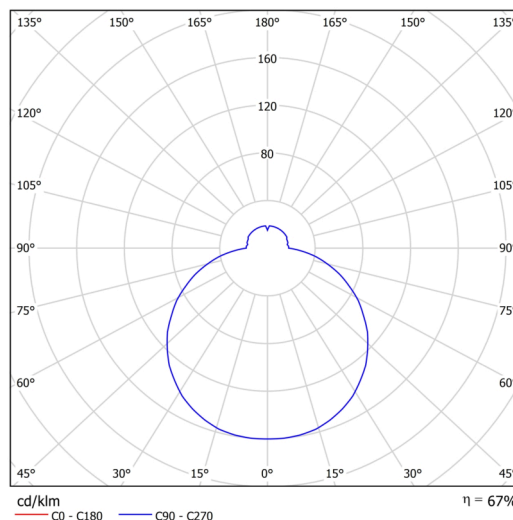

Luminous

Lum. flux of luminaire	2510 lm
Lum. flux of light source	3750 lm
Luminaire efficacy	104 lm/W
Temperature	3000 K
Rated life time LED L80/B10	100000 hours
CRI	Ra80
MacAdam	3
Blue light hazard	Risk group 0