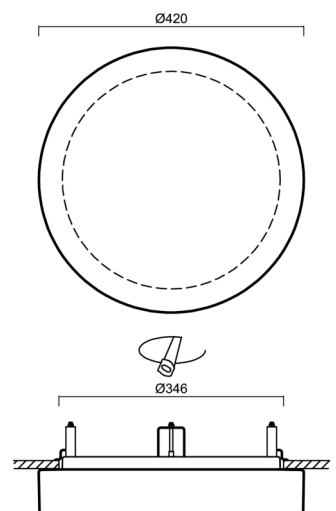

ELSA V4

LED-1L16E500BTV15/029 HF CORR 3K#

WWW.OSMONT.CZ

ELSA V4

Product code: ELS68140

Type: LED-1L16E500BTV15/029 HF CORR 3K#

Short description of the luminaire: White semi-recessed LED light with CORRIDOR function with TRIPLEX OPAL glass shade.

Technical

Types of luminaires	Corridor
Mounting type	semi-recessed
Base material	steel
Shade material	three-layer glass TRIPLEX OPAL
Base color	white Ral9003
Shade color	white
Holding the shade	bayonet
Mounting location	ceiling/wall
Width	420 mm
Length	420 mm
Height	69 mm
Diameter	ø 420 mm
mounting holes (diameter)	none
Installation wire (diameter)	2xØ16mm
Energy Class	D
Impact strength	IK01
Operating temperature	from -20°C to +30°C

Rozměry dutiny pro vestavné svítidlo [mm]:
Dimensions of cavity for recessed luminaire [mm]:

Additional assortment:

Lampshade

Product code	Name	Color	Description	Picture	Drawing
20083	029	white		