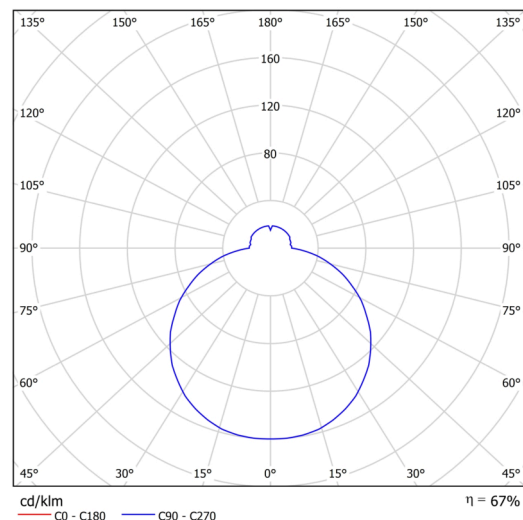

Luminous

Lum. flux of luminaire	2510 lm
Lum. flux of light source	3750 lm
Luminaire efficacy	104 lm/W
Temperature	3000 K
Rated life time LED L80/B10	100000 hours
CRI	Ra80
MacAdam	3
Blue light hazard	Risk group 0