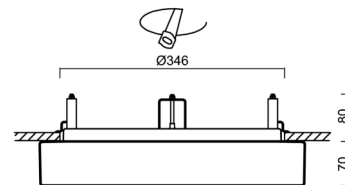

## Technical

Types of luminaires	Dimmable
Mounting type	semi-recessed
Base material	steel
Shade material	three-layer glass TRIPLEX OPAL
Base color	white Ral9003
Shade color	white
Holding the shade	bayonet
Mounting location	ceiling/wall
Width	420 mm
Length	420 mm
Height	69 mm
Diameter	ø 420 mm
mounting holes (diameter)	none
Installation wire (diameter)	2xØ16mm
Energy Class	D
Impact strength	IK01
Operating temperature	from -20°C to +30°C