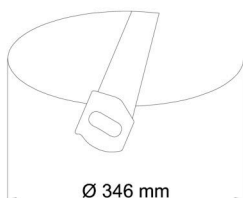

Logistic

EAN	8591728096373
Weight NTTO	3.8 Kg
Weight BTTO	4.2 Kg
Number of cartons	1 pcs
Package volume	0.033 m³
Package 1 width	0.43 m
Package 1 length	0.43 m
Package 1 height	0.18 m
Warranty*	60 months

*The warranty for the batteries is valid for 12 months from the date of purchase.

Installation dimensions: