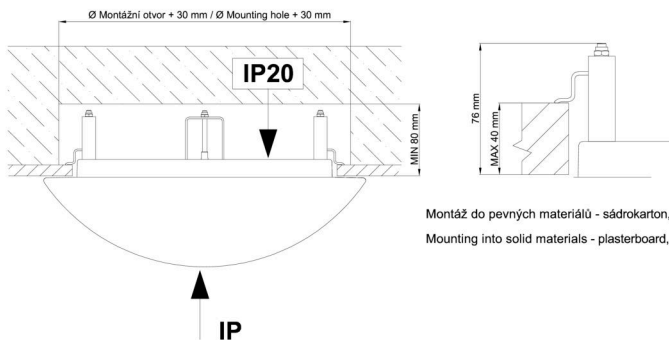

Eulum data for calculation programs are available at [www.osmont.cz](http://www.osmont.cz).

Logistic

EAN	8591728096373
Weight NTTO	3.8 Kg
Weight BTTO	4.2 Kg
Number of cartons	1 pcs
Package volume	0.033 m <sup>3</sup>
Package 1 width	0.43 m
Package 1 length	0.43 m
Package 1 height	0.18 m
Warranty*	60 months

\*The warranty for the batteries is valid for 12 months from the date of purchase.

Installation dimensions:

Svítlidlo nesmí být z horní strany zakryto izolací.  
Luminaire must not be covered with insulating matting.

Rozměry dutiny pro vestavné svítidlo [mm]:  
Dimensions of cavity for recessed luminaire [mm]:

Montáž do pevných materiálů - sádkarton, dřevo.  
Mounting into solid materials - plasterboard, wood.

Additional assortment: