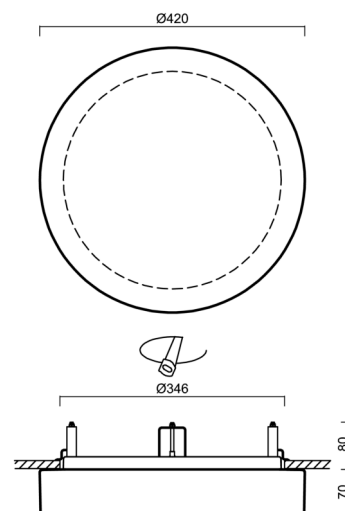

Technical

Types of luminaires	Classic on/off
Mounting type	semi-recessed
Base material	steel
Shade material	three-layer glass TRIPLEX OPAL
Base color	white Ral9003
Shade color	white
Holding the shade	bayonet
Mounting location	ceiling/wall
Width	420 mm
Length	420 mm
Height	69 mm
Diameter	ø 420 mm
mounting holes (diameter)	none
Installation wire (diameter)	2xØ16mm
Energy Class	D
Impact strength	IK01
Operating temperature	from -20°C to +30°C

Eulum data for calculation programs are available at www.osmont.cz.

Logistic

EAN	8591728096359
Weight NTTO	3.8 Kg
Weight BTTO	4.2 Kg
Number of cartons	1 pcs
Package volume	0.033 m ³
Package 1 width	0.43 m
Package 1 length	0.43 m
Package 1 height	0.18 m
Warranty*	60 months

Rozměry dutiny pro vestavné svítidlo [mm]:
Dimensions of cavity for recessed luminaire [mm]:

Montáž do pevných materiálů - sádkarton, dřevo.
Mounting into solid materials - plasterboard, wood.

Additional assortment: