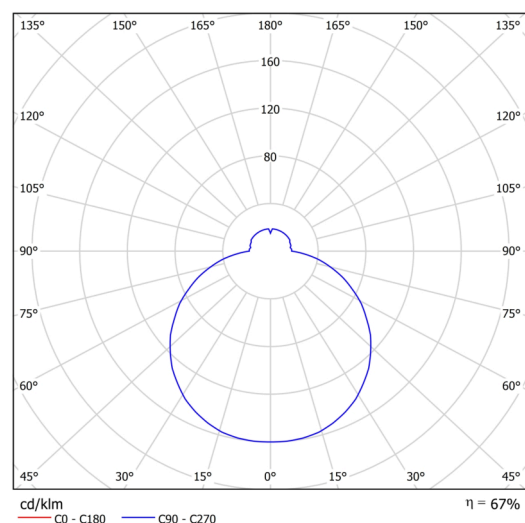

ELSA V4

Product code: ELS68137

Type: LED-1L16E500BTV15/029 3K#

Short description of the luminaire: White semi-recessed LED light ON/OFF with TRIPLEX OPAL glass shade.

Technical

Types of luminaires	Classic on/off
Mounting type	semi-recessed
Base material	steel
Shade material	three-layer glass TRIPLEX OPAL
Base color	white Ral9003
Shade color	white
Holding the shade	bayonet
Mounting location	ceiling/wall
Width	420 mm
Length	420 mm
Height	69 mm
Diameter	ø 420 mm
mounting holes (diameter)	none
Installation wire (diameter)	2xØ16mm
Energy Class	D
Impact strength	IK01
Operating temperature	from -20°C to +30°C

Electric

Power consumption	24 W
Ingress Protection	IP44
Socket	LED modul
terminal block	snap terminal block
Automatic circuit breaker type B10A	37 pcs
Automatic circuit breaker type B16A	59 pcs
Automatic circuit breaker type C10A	37 pcs
Automatic circuit breaker type C16A	59 pcs

Luminous

Lum. flux of luminaire	2510 lm
Lum. flux of light source	3750 lm
Luminaire efficacy	104 lm/W
Temperature	3000 K
Rated life time LED L80/B10	100000 hours
CRI	Ra80
MacAdam	3
Blue light hazard	Risk group 0

Eulum data for calculation programs are available at www.osmont.cz.