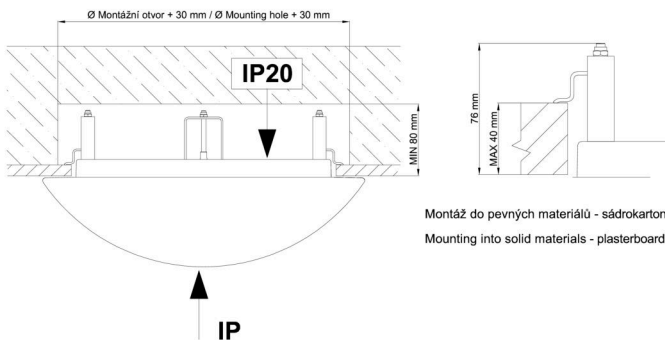

*The warranty for the batteries is valid for 12 months from the date of purchase.

Installation dimensions:

Svítlidlo nesmí být z horní strany zakryto izolací.
Luminaire must not be covered with insulating matting.

Rozměry dutiny pro vestavné svítidlo [mm]:
Dimensions of cavity for recessed luminaire [mm]:

Montáž do pevných materiálů - sádkarton, dřevo.
Mounting into solid materials - plasterboard, wood.

Additional assortment: