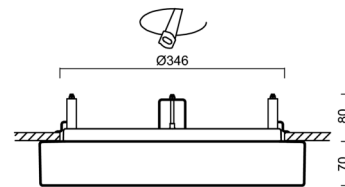

Technical

Types of luminaires	Dimmable
Mounting type	semi-recessed
Base material	steel
Shade material	three-layer glass TRIPLEX OPAL
Base color	white Ral9003
Shade color	white
Holding the shade	bayonet
Mounting location	ceiling/wall
Width	420 mm
Length	420 mm
Height	69 mm
Diameter	ø 420 mm
mounting holes (diameter)	none
Installation wire (diameter)	2xØ16mm
Energy Class	D
Impact strength	IK01
Operating temperature	from -20°C to +30°C