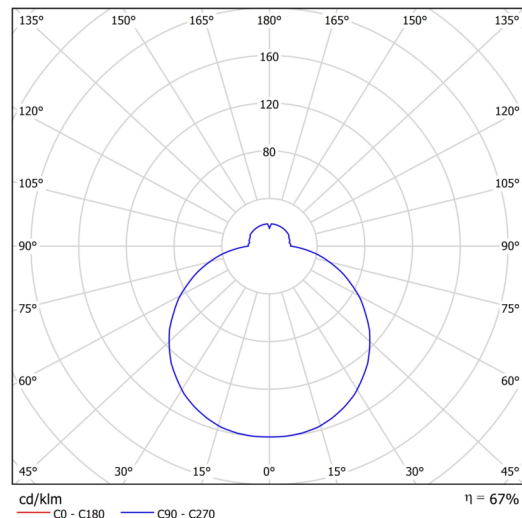

Luminous

Lum. flux of luminaire	1780 lm
Lum. flux of light source	2660 lm
Luminaire efficacy	104 lm/W
Temperature	3000 K
Rated life time LED L80/B10	100000 hours
CRI	Ra80
MacAdam	3
Blue light hazard	Risk group 0