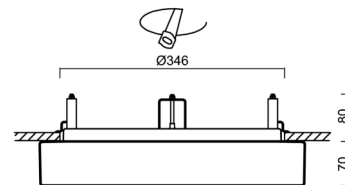

Technical

Types of luminaires	Tunable White
Mounting type	semi-recessed
Base material	steel
Shade material	three-layer glass TRIPLEX OPAL
Base color	white Ral9003
Shade color	white
Holding the shade	bayonet
Mounting location	ceiling/wall
Width	420 mm
Length	420 mm
Height	69 mm
Diameter	ø 420 mm
mounting holes (diameter)	none
Installation wire (diameter)	2xØ16mm
Energy Class	D
Impact strength	IK01
Operating temperature	from -20°C to +30°C