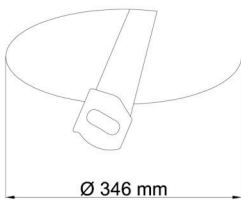

Logistic

EAN	8591728095826
Weight NTTO	4.2 Kg
Weight BTTO	4.6 Kg
Number of cartons	1 pcs
Package volume	0.033 m³
Package 1 width	0.43 m
Package 1 length	0.43 m
Package 1 height	0.18 m
Warranty*	60 months

*The warranty for the batteries is valid for 12 months from the date of purchase.

Installation dimensions: