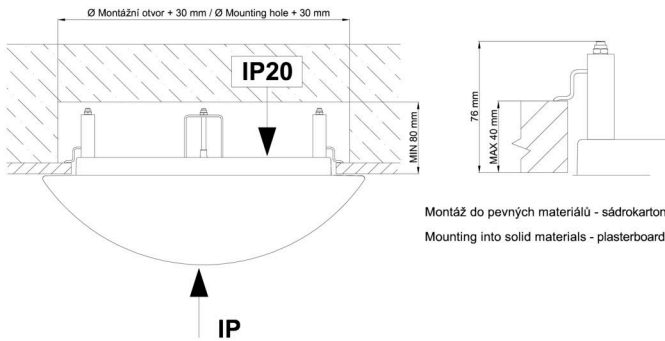

Technical

Types of luminaires	Tunable White
Mounting type	semi-recessed
Base material	steel
Shade material	three-layer glass TRIPLEX OPAL
Base color	white Ral9003
Shade color	white
Holding the shade	bayonet
Mounting location	ceiling/wall
Width	420 mm
Length	420 mm
Height	69 mm
Diameter	ø 420 mm
mounting holes (diameter)	none
Installation wire (diameter)	2xØ16mm
Energy Class	D
Impact strength	IK01
Operating temperature	from -20°C to +30°C

*The warranty for the batteries is valid for 12 months from the date of purchase.

Installation dimensions:

Svítlidlo nesmí být z horní strany zakryto izolací.
Luminaire must not be covered with insulating matting.

Rozměry dutiny pro vestavné svítidlo [mm]:
Dimensions of cavity for recessed luminaire [mm]:

Montáž do pevných materiálů - sádkarton, dřevo.
Mounting into solid materials - plasterboard, wood.

Additional assortment: