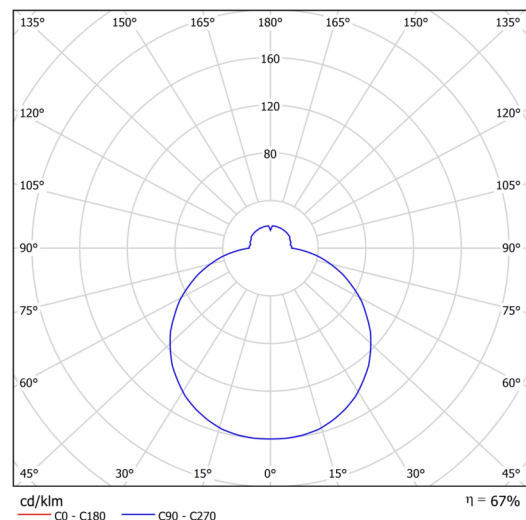

Luminous

Lum. flux of luminaire	2480 lm
Lum. flux of light source	3700 lm
Luminaire efficacy	107 lm/W
Temperature	2700-6500 K
Rated life time LED L80/B10	100000 hours
CRI	Ra80
MacAdam	3
Blue light hazard	Risk group 0

Elum data for calculation programs are available at www.osmont.cz.