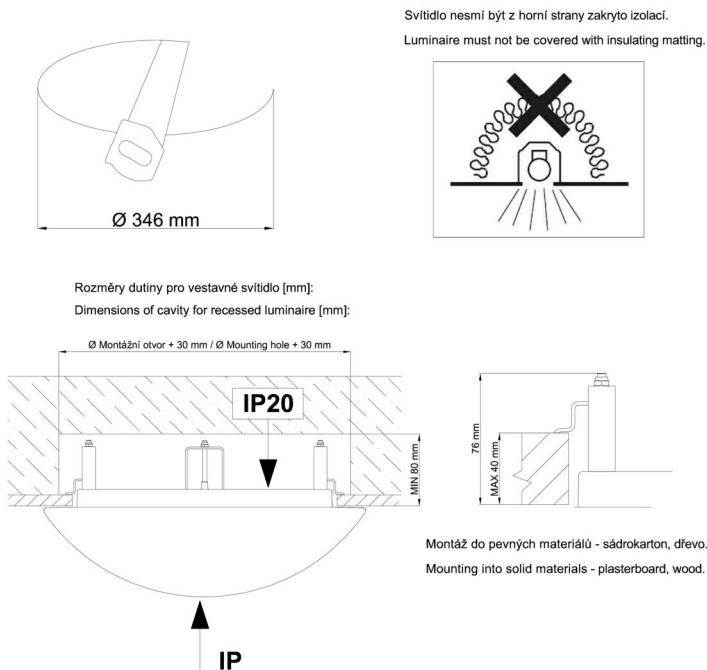

Types of luminaires	Classic on/off
Mounting type	semi-recessed
Base material	steel
Shade material	three-layer glass TRIPLEX OPAL
Base color	white Ral9003
Shade color	white
Holding the shade	bayonet
Mounting location	ceiling/wall
Width	420 mm
Length	420 mm
Height	69 mm
Diameter	ø 420 mm
mounting holes (diameter)	none
Installation wire (diameter)	2xØ16mm
Impact strength	IK01
Operating temperature	from -20°C to +30°C

Eulum data for calculation programs are available at www.osmont.cz.

Logistic

EAN	8591728553494
Weight NTTO	3.8 Kg
Weight BTTO	4.2 Kg
Number of cartons	1 pcs
Package volume	0.033 m ³
Package 1 width	0.43 m
Package 1 length	0.43 m
Package 1 height	0.18 m
Warranty*	60 months

*The warranty for the batteries is valid for 12 months from the date of purchase.

Installation dimensions:

Additional assortment:

Lampshade

Product code	Name	Color	Description	Picture	Drawing
20083	029	white		