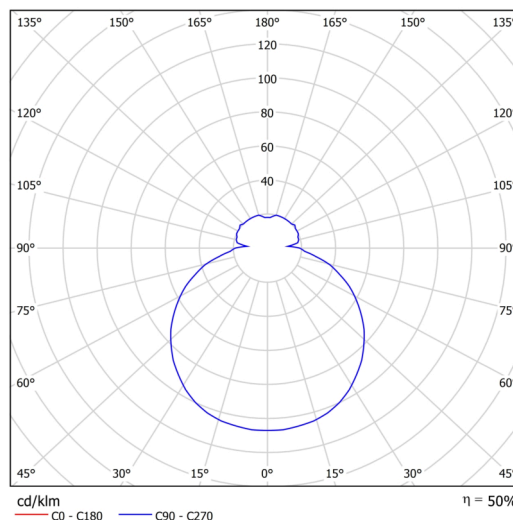

Luminous

Blue light hazard	Risk group 0

Eulum data for calculation programs are available at www.osmont.cz.