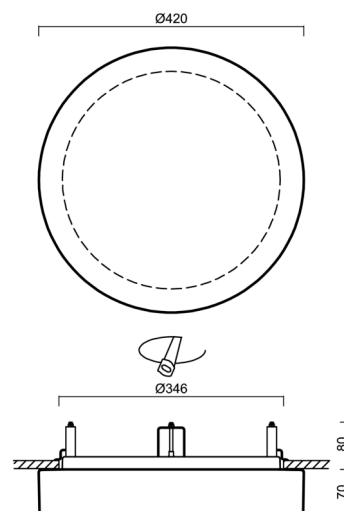

ELSA V4

IN-22BTV15/029*

WWW.OSMONT.CZ

ELSA V4

Product code: ELS55349

Type: IN-22BTV15/029*

Short description of the luminaire: White semi-recessed E27 light ON/OFF with TRIPLEX OPAL glass shade.

Technical

Types of luminaires	Classic on/off
Mounting type	semi-recessed
Base material	steel
Shade material	three-layer glass TRIPLEX OPAL
Base color	white Ral9003
Shade color	white
Holding the shade	bayonet
Mounting location	ceiling/wall
Width	420 mm
Length	420 mm
Height	69 mm
Diameter	ø 420 mm
mounting holes (diameter)	none
Installation wire (diameter)	2xØ16mm
Impact strength	IK01
Operating temperature	from -20°C to +30°C

Eulum data for calculation programs are available at www.osmont.cz.

Logistic

EAN	8591728553494
Weight NTTO	3.8 Kg
Weight BTTO	4.2 Kg
Number of cartons	1 pcs
Package volume	0.033 m ³
Package 1 width	0.43 m
Package 1 length	0.43 m
Package 1 height	0.18 m
Warranty*	60 months

*The warranty for the batteries is valid for 12 months from the date of purchase.

Installation dimensions:

Additional assortment:

Lampshade

Product code	Name	Color	Description	Picture	Drawing
20083	029	white		