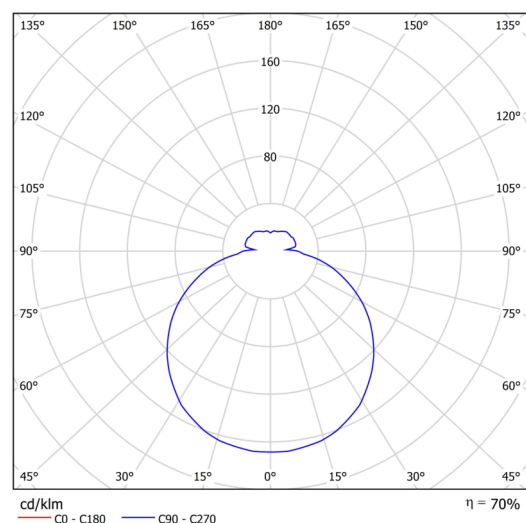

Technical

Types of luminaires	Corridor
Mounting type	semi-recessed
Base material	steel
Shade material	three-layer glass TRIPLEX OPAL
Base color	white Ral9003
Shade color	white
Holding the shade	bayonet
Mounting location	ceiling/wall
Width	360 mm
Length	360 mm
Height	67 mm
Diameter	ø 360 mm
mounting holes (diameter)	none
Installation wire (diameter)	2xø16mm
Energy Class	D
Impact strength	IK01
Operating temperature	from -20°C to +30°C

Luminous

Lum. flux of luminaire	2190 lm
Lum. flux of light source	3130 lm
Luminaire efficacy	115 lm/W
Temperature	4000 K
Rated life time LED L80/B10	100000 hours
CRI	Ra80
MacAdam	3
Blue light hazard	Risk group 0