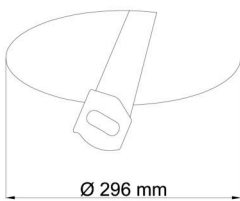

Logistic

EAN	8591728096946
Weight NTTO	3.8 Kg
Weight BTTO	4.1 Kg
Number of cartons	1 pcs
Package volume	0.025 m³
Package 1 width	0.37 m
Package 1 length	0.37 m
Package 1 height	0.18 m
Warranty*	60 months

*The warranty for the batteries is valid for 12 months from the date of purchase.

Installation dimensions: