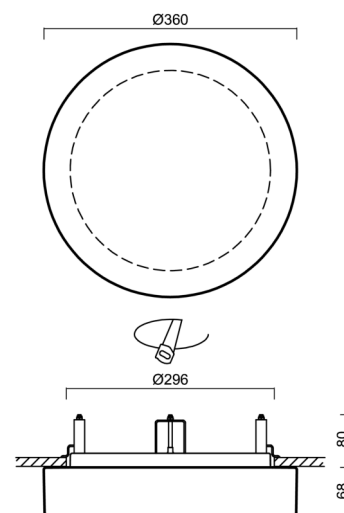

Technical

Types of luminaires	Corridor
Mounting type	semi-recessed
Base material	steel
Shade material	three-layer glass TRIPLEX OPAL
Base color	white Ral9003
Shade color	white
Holding the shade	bayonet
Mounting location	ceiling/wall
Width	360 mm
Length	360 mm
Height	67 mm
Diameter	ø 360 mm
mounting holes (diameter)	none
Installation wire (diameter)	2xø16mm
Energy Class	D
Impact strength	IK01
Operating temperature	from -20°C to +30°C

Eulum data for calculation programs are available at www.osmont.cz.

Logistic

EAN	8591728096946
Weight NTTO	3.8 Kg
Weight BTTO	4.1 Kg
Number of cartons	1 pcs
Package volume	0.025 m ³
Package 1 width	0.37 m
Package 1 length	0.37 m
Package 1 height	0.18 m
Warranty*	60 months

Rozměry dutiny pro vestavné svítidlo [mm]:
Dimensions of cavity for recessed luminaire [mm]:

Montáž do pevných materiálů - sádkartón, dřevo.
Mounting into solid materials - plasterboard, wood.

Additional assortment: