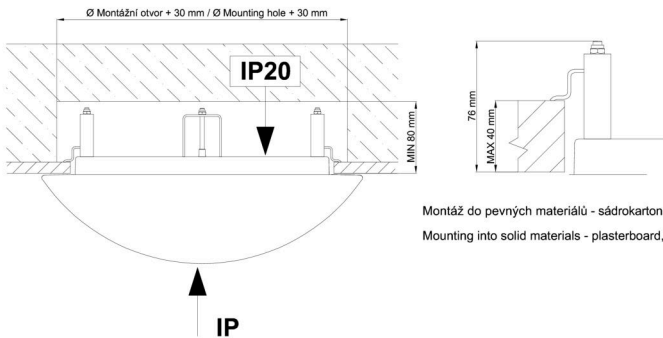

Technical

Types of luminaires	Corridor
Mounting type	semi-recessed
Base material	steel
Shade material	three-layer glass TRIPLEX OPAL
Base color	white Ral9003
Shade color	white
Holding the shade	bayonet
Mounting location	ceiling/wall
Width	360 mm
Length	360 mm
Height	67 mm
Diameter	ø 360 mm
mounting holes (diameter)	none
Installation wire (diameter)	2xø16mm
Energy Class	D
Impact strength	IK01
Operating temperature	from -20°C to +30°C

*The warranty for the batteries is valid for 12 months from the date of purchase.

Installation dimensions:

Svítlidlo nesmí být z horní strany zakryto izolací.
Luminaire must not be covered with insulating matting.

Rozměry dutiny pro vestavné svítidlo [mm]:
Dimensions of cavity for recessed luminaire [mm]:

Montáž do pevných materiálů - sádkartón, dřevo.
Mounting into solid materials - plasterboard, wood.

Additional assortment: