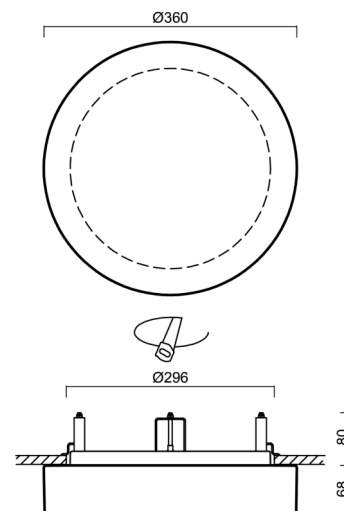

Technical

Types of luminaires	Dimmable
Mounting type	semi-recessed
Base material	steel
Shade material	three-layer glass TRIPLEX OPAL
Base color	white Ral9003
Shade color	white
Holding the shade	bayonet
Mounting location	ceiling/wall
Width	360 mm
Length	360 mm
Height	67 mm
Diameter	ø 360 mm
mounting holes (diameter)	none
Installation wire (diameter)	2xø16mm
Energy Class	D
Impact strength	IK01
Operating temperature	from -20°C to +30°C

Eulum data for calculation programs are available at www.osmont.cz.

Logistic

EAN	8591728096939
Weight NTTO	3.8 Kg
Weight BTTO	4.1 Kg
Number of cartons	1 pcs
Package volume	0.025 m ³
Package 1 width	0.37 m
Package 1 length	0.37 m
Package 1 height	0.18 m
Warranty*	60 months

Rozměry dutiny pro vestavné svítidlo [mm]:
Dimensions of cavity for recessed luminaire [mm]:

Montáž do pevných materiálů - sádkartón, dřevo.
Mounting into solid materials - plasterboard, wood.

Additional assortment: