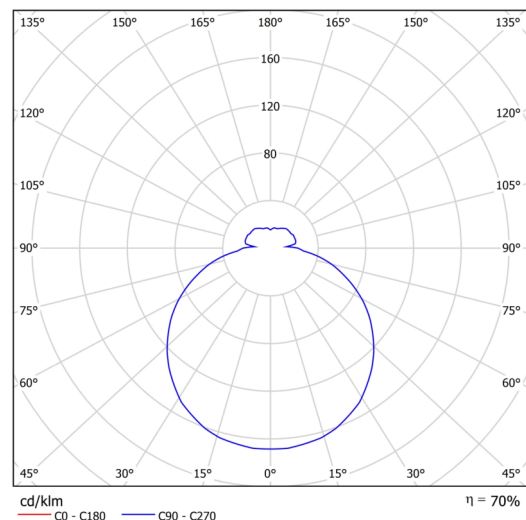

ELSA V3

Product code: ELS68627

Type: LED-1L15E500BTV14/027 DALI 4K#

Short description of the luminaire: White semi-recessed LED light DALI with TRIPLEX OPAL glass shade.

Technical

Types of luminaires	Dimmable
Mounting type	semi-recessed
Base material	steel
Shade material	three-layer glass TRIPLEX OPAL
Base color	white Ral9003
Shade color	white
Holding the shade	bayonet
Mounting location	ceiling/wall
Width	360 mm
Length	360 mm
Height	67 mm
Diameter	ø 360 mm
mounting holes (diameter)	none
Installation wire (diameter)	2xø16mm
Energy Class	D
Impact strength	IK01
Operating temperature	from -20°C to +30°C

Electric

Power consumption	19 W
Ingress Protection	IP44
Socket	LED modul
terminal block	snap terminal block
Automatic circuit breaker type B10A	31 pcs
Automatic circuit breaker type B16A	50 pcs
Automatic circuit breaker type C10A	52 pcs
Automatic circuit breaker type C16A	85 pcs

Luminous

Lum. flux of luminaire	2190 lm
Lum. flux of light source	3130 lm
Luminaire efficacy	115 lm/W
Temperature	4000 K
Rated life time LED L80/B10	100000 hours
CRI	Ra80
MacAdam	3
Blue light hazard	Risk group 0

Eulum data for calculation programs are available at www.osmont.cz.