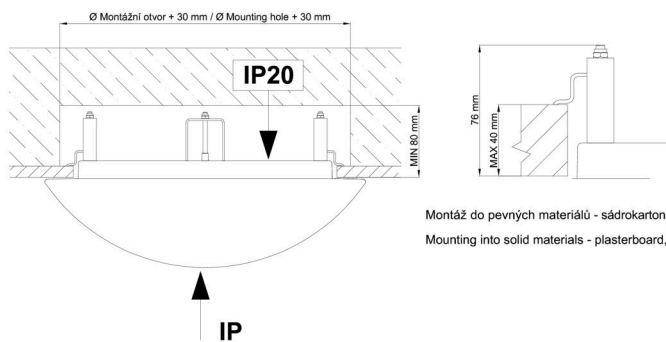

*The warranty for the batteries is valid for 12 months from the date of purchase.

Installation dimensions:

Svítlidlo nesmí být z horní strany zakryto izolací.
Luminaire must not be covered with insulating matting.

Rozměry dutiny pro vestavné svítidlo [mm]:
Dimensions of cavity for recessed luminaire [mm]:

Montáž do pevných materiálů - sádkartón, dřevo.
Mounting into solid materials - plasterboard, wood.

Additional assortment: