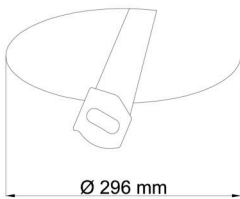

Logistic

EAN	8591728096922
Weight NTTO	3.8 Kg
Weight BTTO	4.1 Kg
Number of cartons	1 pcs
Package volume	0.025 m³
Package 1 width	0.37 m
Package 1 length	0.37 m
Package 1 height	0.18 m
Warranty*	60 months

*The warranty for the batteries is valid for 12 months from the date of purchase.

Installation dimensions: