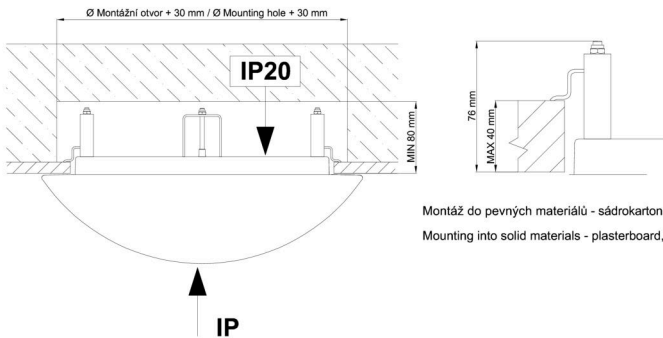

Eulum data for calculation programs are available at [www.osmont.cz](http://www.osmont.cz).

Logistic

EAN	8591728096922
Weight NTTO	3.8 Kg
Weight BTTO	4.1 Kg
Number of cartons	1 pcs
Package volume	0.025 m <sup>3</sup>
Package 1 width	0.37 m
Package 1 length	0.37 m
Package 1 height	0.18 m
Warranty*	60 months

\*The warranty for the batteries is valid for 12 months from the date of purchase.

Installation dimensions:

Svítlidlo nesmí být z horní strany zakryto izolací.  
Luminaire must not be covered with insulating matting.

Rozměry dutiny pro vestavné svítidlo [mm]:  
Dimensions of cavity for recessed luminaire [mm]:

Montáž do pevných materiálů - sádkarton, dřevo.  
Mounting into solid materials - plasterboard, wood.