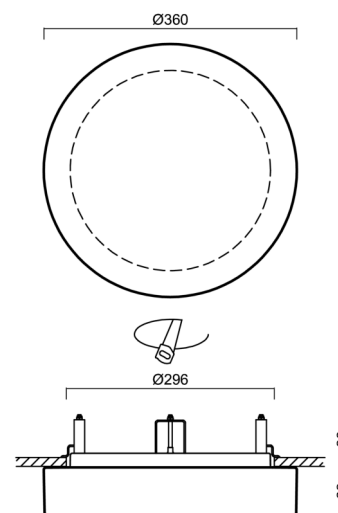

ELSA V3

Product code: ELS68626

Type: LED-1L15E500BTV14/027 HF 4K#

Short description of the luminaire: White semi-recessed LED light with sensor with TRIPLEX OPAL glass shade.

Technical

Types of luminaires	Sensor
Mounting type	semi-recessed
Base material	steel
Shade material	three-layer glass TRIPLEX OPAL
Base color	white Ral9003
Shade color	white
Holding the shade	bayonet
Mounting location	ceiling/wall
Width	360 mm
Length	360 mm
Height	67 mm
Diameter	ø 360 mm
mounting holes (diameter)	none
Installation wire (diameter)	2xø16mm
Energy Class	D
Impact strength	IK01
Operating temperature	from -20°C to +30°C

Electric

Power consumption	19 W
Ingress Protection	IP44
Socket	LED modul
Sensor	HF
terminal block	snap terminal block
Automatic circuit breaker type B10A	37 pcs
Automatic circuit breaker type B16A	59 pcs
Automatic circuit breaker type C10A	37 pcs
Automatic circuit breaker type C16A	59 pcs

Luminous

Lum. flux of luminaire	2190 lm
Lum. flux of light source	3130 lm
Luminaire efficacy	115 lm/W
Temperature	4000 K
Rated life time LED L80/B10	100000 hours
CRI	Ra80
MacAdam	3
Blue light hazard	Risk group 0

Eulum data for calculation programs are available at www.osmont.cz.