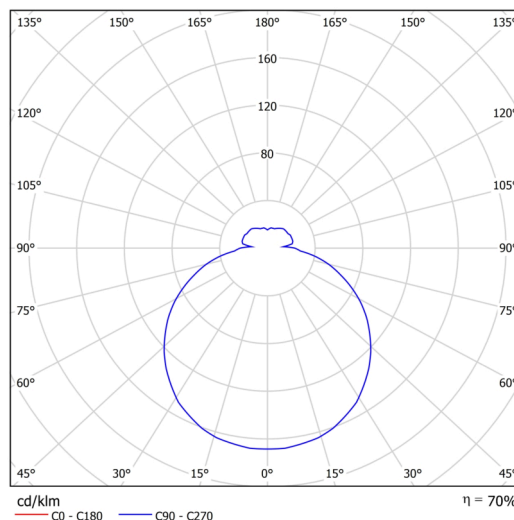

ELSA V3

Product code: ELS68626

Type: LED-1L15E500BTV14/027 HF 4K#

Short description of the luminaire: White semi-recessed LED light with sensor with TRIPLEX OPAL glass shade.

Technical

Types of luminaires	Sensor
Mounting type	semi-recessed
Base material	steel
Shade material	three-layer glass TRIPLEX OPAL
Base color	white Ral9003
Shade color	white
Holding the shade	bayonet
Mounting location	ceiling/wall
Width	360 mm
Length	360 mm
Height	67 mm
Diameter	ø 360 mm
mounting holes (diameter)	none
Installation wire (diameter)	2xø16mm
Energy Class	D
Impact strength	IK01
Operating temperature	from -20°C to +30°C

Electric

Power consumption	19 W
Ingress Protection	IP44
Socket	LED modul
Sensor	HF
terminal block	snap terminal block
Automatic circuit breaker type B10A	37 pcs
Automatic circuit breaker type B16A	59 pcs
Automatic circuit breaker type C10A	37 pcs
Automatic circuit breaker type C16A	59 pcs

Luminous

Lum. flux of luminaire	2190 lm
Lum. flux of light source	3130 lm
Luminaire efficacy	115 lm/W
Temperature	4000 K
Rated life time LED L80/B10	100000 hours
CRI	Ra80
MacAdam	3
Blue light hazard	Risk group 0

Eulum data for calculation programs are available at www.osmont.cz.